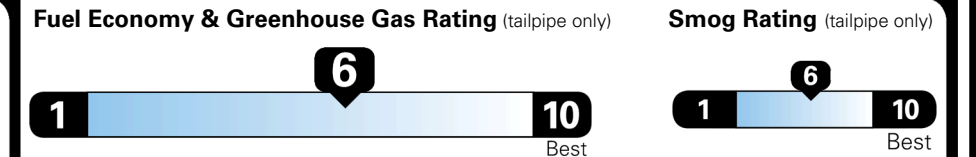

This vehicle emits 269 grams CO₂ per mile. The best emits 0 grams per mile (tailpipe only). Producing and distributing fuel also create emissions; learn more at fueleconomy.gov.

Actual results will vary for many reasons, including driving conditions and how you drive and maintain your vehicle. The average new vehicle gets 29 MPG and costs $8,500 to fuel over 5 years. Cost estimates are based on 15,000 miles per year at $ 3.30 per gallon. MPGe is miles per gasoline gallon equivalent. Vehicle emissions are a significant cause of climate change and smog.

fueleconomy.gov

Calculate personalized estimates and compare vehicles

GOVERNMENT 5-STAR SAFETY RATINGS

Overall Vehicle Score ★★★★★

Based on the combined rating of frontal, side and rollover. Should ONLY be compared to other vehicles of similar size and weight.

Frontal Driver ★★★★★

Crash Passenger ★★★★★

Based on the risk of injury in a frontal impact. Should ONLY be compared to other vehicles of similar size and weight.

Side Front seat ★★★★★

Crash Rear seat ★★★★★

Star ratings based on the risk of injury in a side impact.

Rollover ★★★★★

Star ratings based on the risk of rollover in a single-vehicle crash.

Star ratings range from 1 to 5 stars (★★★★★) with 5 being the highest.

Source: National Highway Traffic Safety Administration (NHTSA).

www.safercar.gov or 1-888-327-4236

Manufacturer's suggested retail price includes Manufacturer's recommended pre-delivery service. License and title fees, state and local taxes and other dealer installed options and accessories are not included in the manufacturer's suggested retail price.

PARTS CONTENT INFORMATION

FOR VEHICLES IN THIS CAR LINE U.S./CANADIAN PARTS CONTENT: 20 %

MAJOR SOURCES OF FOREIGN PARTS:
MEXICO: 45%
KOREA: 30%

NOTE: PARTS CONTENT DOES NOT INCLUDE FINAL ASSEMBLY, DISTRIBUTION, OR OTHER NON-PARTS COSTS.

FOR THIS VEHICLE
FINAL ASSEMBLY POINT:
PESQUERIA, NL, MEXICO

COUNTRY OF ORIGIN ENGINE (MOTOR): USA

TRANSMISSION: MEXICO