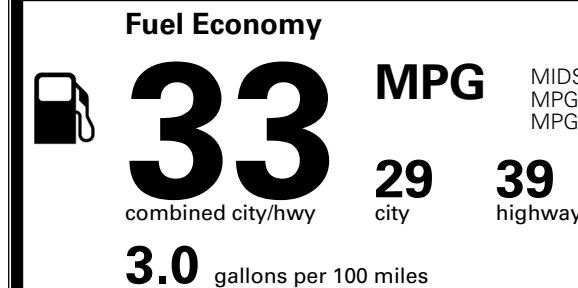

EXTERIOR

17" Alloy Wheels
LED Reflector Headlights w/Auto-On/Off & Amber LED DRLs
LED Tail Lights
Power Adjustable Heated Outside Mirrors
Compact Spare Tire

WARRANTY

10 Year/100,000 Mile Limited Powertrain Warranty
5 Year/60,000 Mile Limited Basic Warranty
5 Year/60,000 Mile Roadside Assistance

MANUFACTURER'S SUGGESTED RETAIL PRICE ▶

$ 25,490.00

COMPARE GT-LINE FEATURES

Added to/in place of standard EX features
- 18" Alloy Wheels
- Sport-Tuned Multi-Link Rear Suspension
- GT-Line Styling w/Gloss Black Exterior Accents
- Outside Mirror LED Turn Signal Indicators
- GT-Line Sport Steering Wheel w/Paddle Shifters
- Power Driver's Seat w/ Power Lumbar

Included
Included
Included
Included
Included
Included

ADDITIONAL INSTALLED EQUIPMENT:

(In addition to or in place of standard features)
Snow White Pearl Paint
GT-Line Sunroof Package
- Power Sunroof w/ Sunshade
Carpeted Floor Mats

$395.00
$900.00
$190.00

MSRP INCLUDING OPTIONS

$ 26,975.00

INLAND FREIGHT AND HANDLING

$ 1,245.00

TOTAL MANUFACTURER'S SUGGESTED RETAIL PRICE ▶

$ 28,220.00

EPA DOT Fuel Economy and Environment

Gasoline Vehicle