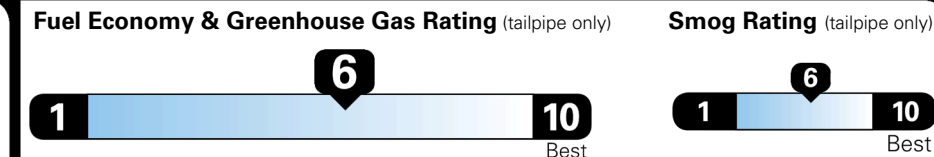

MIDSIZE CARS range from 15 to 137 MPG. The best vehicle rates 146 MPGe.

You save $1,000
in fuel costs over 5 years compared to the average new vehicle.

Annual fuel cost $1,500