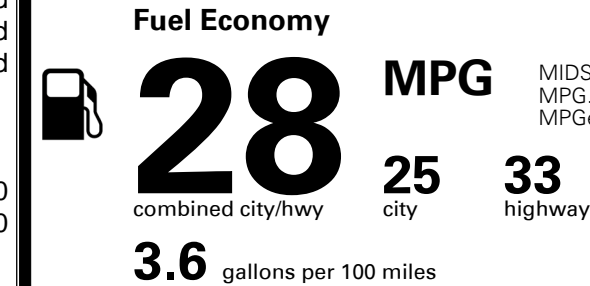

EPA DOT Fuel Economy and Environment

Gasoline Vehicle

MIDSIZE CARS range from 15 to 132 MPG. The best vehicle rates 140 MPGe.

You save $0
in fuel costs over 5 years compared to the average new vehicle.

Annual fuel cost $1,950