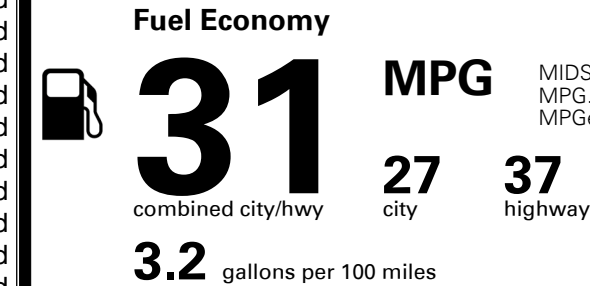

EPA DOT Fuel Economy and Environment

Gasoline Vehicle

MIDSIZE CARS range from 15 to 132 MPG. The best vehicle rates 140 MPGe.

You save $1,000
in fuel costs over 5 years compared to the average new vehicle.

Annual fuel cost $1,750

Fuel Economy & Greenhouse Gas Rating (tailpipe only) **Smog Rating** (tailpipe only)