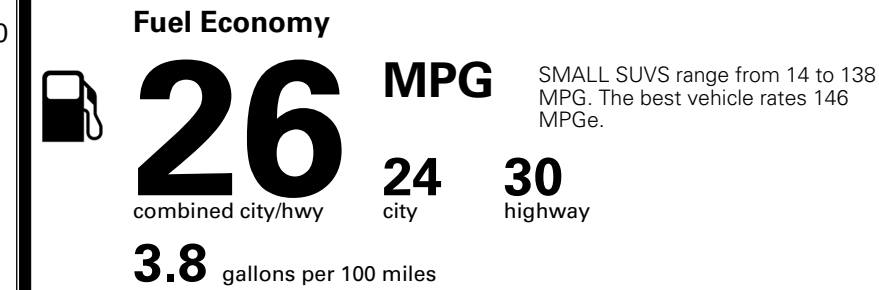

\$200.00

MSRP INCLUDING OPTIONS

\$ 30,790.00

INLAND FREIGHT AND HANDLING

\$ 1,495.00

TOTAL MANUFACTURER'S SUGGESTED RETAIL PRICE ►

\$ 32,285.00

*Additional terms and conditions apply.
 **Kia Connect may be currently unavailable for some Model Year 2022 and newer vehicles sold or purchased in Massachusetts; please see owners.kia.com for more information.
 NOTE: When you purchase this vehicle, Kia America, Inc. collects personal information you provide to the dealership. For information on our collection and use of personal information and your rights, please see our Privacy Policy on www.kia.com.

TOTAL ADDITIONAL WEIGHT: 6.6

EPA DOT Fuel Economy and Environment

Gasoline Vehicle

You spend \$1,000 more in fuel costs over 5 years compared to the average new vehicle.

Annual fuel cost \$1,900

Actual results will vary for many reasons, including driving conditions and how you drive and maintain your vehicle. The average new vehicle gets 29 MPG and costs \$8,500 to fuel over 5 years. Cost estimates are based on 15,000 miles per year at \$ 3.30 per gallon. MPGe is miles per gasoline gallon equivalent. Vehicle emissions are a significant cause of climate change and smog.