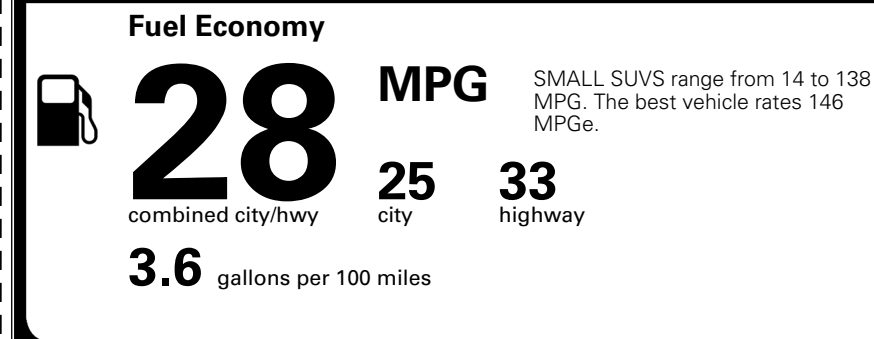

EPA DOT Fuel Economy and Environment

Gasoline Vehicle

You spend $250 more in fuel costs over 5 years compared to the average new vehicle.

Annual fuel cost $1,750