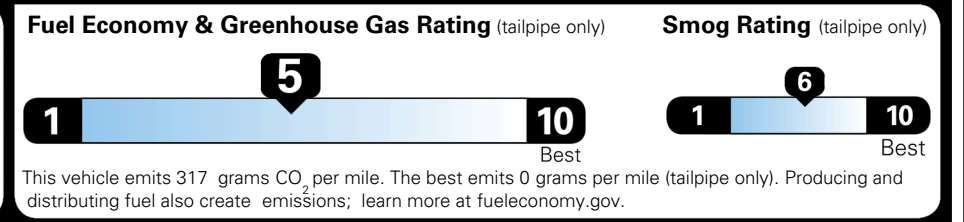

TOTAL ADDITIONAL WEIGHT: 6.6

EPA DOT Fuel Economy and Environment

Gasoline Vehicle

You spend \$250 more in fuel costs over 5 years compared to the average new vehicle.

Annual fuel cost \$1,750

Actual results will vary for many reasons, including driving conditions and how you drive and maintain your vehicle. The average new vehicle gets 29 MPG and costs \$8,500 to fuel over 5 years. Cost estimates are based on 15,000 miles per year at \$ 3.30 per gallon. MPGe is miles per gasoline gallon equivalent. Vehicle emissions are a significant cause of climate change and smog.