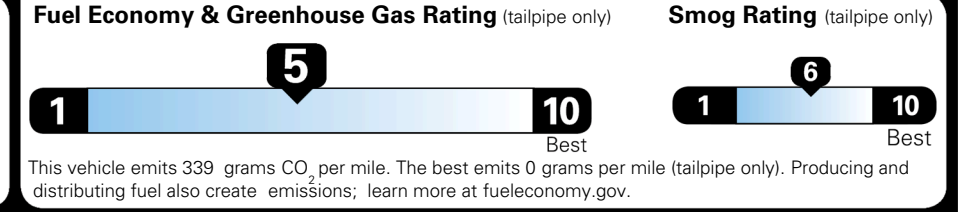

TOTAL ADDITIONAL WEIGHT: 4.3

EPA DOT Fuel Economy and Environment

Gasoline Vehicle

You spend **\$1,000** more in fuel costs over 5 years compared to the average new vehicle.

Annual fuel cost **\$1,900**

Actual results will vary for many reasons, including driving conditions and how you drive and maintain your vehicle. The average new vehicle gets 29 MPG and costs \$8,500 to fuel over 5 years. Cost estimates are based on 15,000 miles per year at \$ 3.30 per gallon. MPGe is miles per gasoline gallon equivalent. Vehicle emissions are a significant cause of climate change and smog.