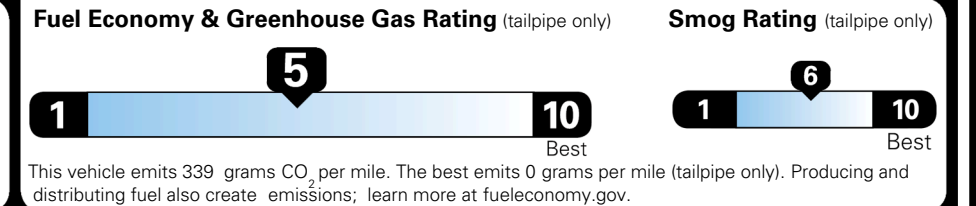

Actual results will vary for many reasons, including driving conditions and how you drive and maintain your vehicle. The average new vehicle gets 29 MPG and costs $8,500 to fuel over 5 years. Cost estimates are based on 15,000 miles per year at $ 3.30 per gallon. MPGe is miles per gasoline gallon equivalent. Vehicle emissions are a significant cause of climate change and smog.

fueleconomy.gov

Calculate personalized estimates and compare vehicles

GOVERNMENT 5-STAR SAFETY RATINGS

Overall Vehicle Score ★★★★★

Based on the combined rating of frontal, side and rollover. Should ONLY be compared to other vehicles of similar size and weight.

Frontal Crash Driver ★★★★★
Passenger ★★★★★

Based on the risk of injury in a frontal impact. Should ONLY be compared to other vehicles of similar size and weight.

Side Crash Front seat ★★★★★
Rear seat ★★★★★

Star ratings based on the risk of injury in a side impact.

Rollover ★★★★★

Star ratings based on the risk of rollover in a single-vehicle crash.

Star ratings range from 1 to 5 stars (★★★★★) with 5 being the highest.

Source: National Highway Traffic Safety Administration (NHTSA).

www.safercar.gov or 1-888-327-4236

Manufacturer's suggested retail price includes Manufacturer's recommended pre-delivery service. License and title fees, state and local taxes and other dealer installed options and accessories are not included in the manufacturer's suggested retail price.

PARTS CONTENT INFORMATION

FOR VEHICLES IN THIS CAR LINE U.S./CANADIAN PARTS CONTENT: 55 %

MAJOR SOURCES OF FOREIGN PARTS: KOREA: 30%

NOTE: PARTS CONTENT DOES NOT INCLUDE FINAL ASSEMBLY, DISTRIBUTION, OR OTHER NON-PARTS COSTS.

FOR THIS VEHICLE FINAL ASSEMBLY POINT: WEST POINT, GA, USA

COUNTRY OF ORIGIN ENGINE (MOTOR): USA

TRANSMISSION: USA

*Additional terms and conditions apply.

**Kia Connect may be currently unavailable for some Model Year 2022 and newer vehicles sold or purchased in Massachusetts; please see owners.kia.com for more information.

NOTE: When you purchase this vehicle, Kia America, Inc. collects personal information you provide to the dealership. For information on our collection and use of personal information and your rights, please see our Privacy Policy on www.kia.com.