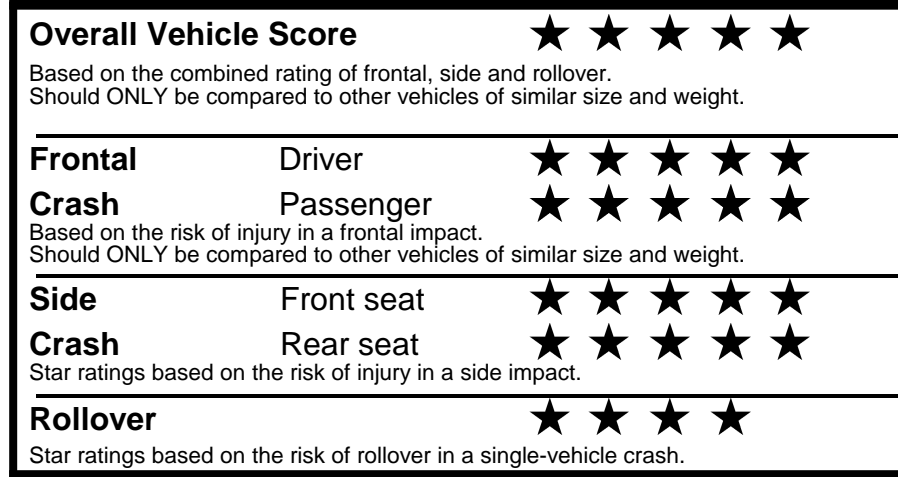

GOVERNMENT 5-STAR SAFETY RATINGS

PARTS CONTENT INFORMATION

FOR VEHICLES IN THIS CAR LINE U.S./CANADIAN PARTS CONTENT: 55 %

MAJOR SOURCES OF FOREIGN PARTS: KOREA: 30%

NOTE: PARTS CONTENT DOES NOT INCLUDE FINAL ASSEMBLY, DISTRIBUTION, OR OTHER NON-PARTS COSTS.

Star ratings range from 1 to 5 stars (★★★★★) with 5 being the highest.
Source: National Highway Traffic Safety Administration (NHTSA).
www.safercar.gov or 1-888-327-4236

FOR THIS VEHICLE FINAL ASSEMBLY POINT: WEST POINT, GA, USA

Manufacturer's suggested retail price includes Manufacturer's recommended pre-delivery service. License and title fees, state and local taxes and other dealer installed options and accessories are not included in the manufacturer's suggested retail price.

COUNTRY OF ORIGIN ENGINE (MOTOR): USA
TRANSMISSION: USA