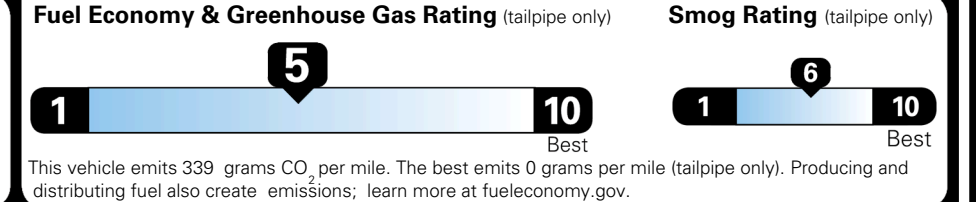

TOTAL ADDITIONAL WEIGHT: 6.6

EPA DOT Fuel Economy and Environment

Gasoline Vehicle

You spend \$1,000 more in fuel costs over 5 years compared to the average new vehicle.

Annual fuel cost \$1,900

Actual results will vary for many reasons, including driving conditions and how you drive and maintain your vehicle. The average new vehicle gets 29 MPG and costs \$8,500 to fuel over 5 years. Cost estimates are based on 15,000 miles per year at \$ 3.30 per gallon. MPGe is miles per gasoline gallon equivalent. Vehicle emissions are a significant cause of climate change and smog.