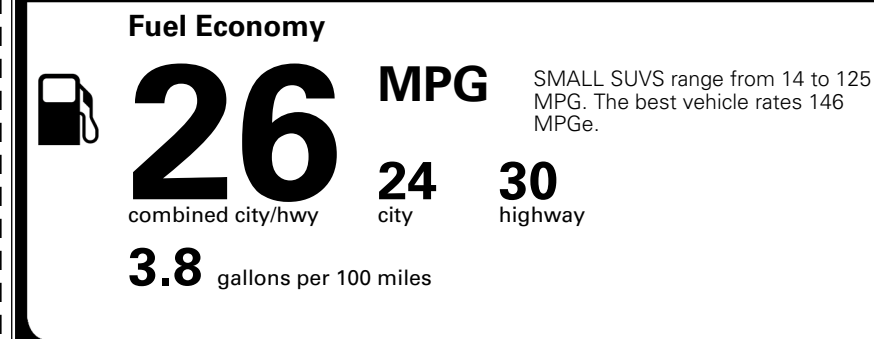

TOTAL ADDITIONAL WEIGHT: 6.6

EPA DOT Fuel Economy and Environment

Gasoline Vehicle

You spend \$1,000 more in fuel costs over 5 years compared to the average new vehicle.

Annual fuel cost \$1,900

Actual results will vary for many reasons, including driving conditions and how you drive and maintain your vehicle. The average new vehicle gets 29 MPG and costs \$8,500 to fuel over 5 years. Cost estimates are based on 15,000 miles per year at \$ 3.30 per gallon. MPGe is miles per gasoline gallon equivalent. Vehicle emissions are a significant cause of climate change and smog.