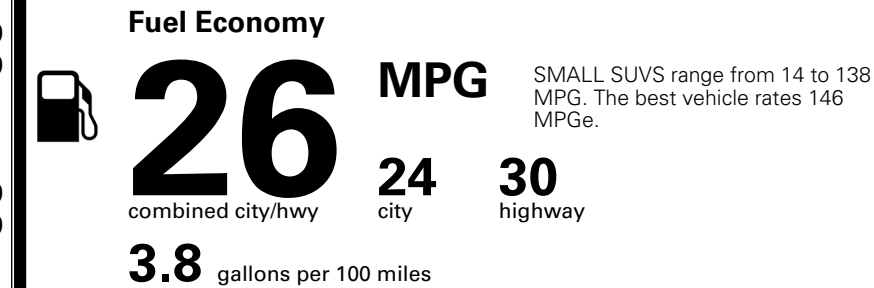

WARRANTY
 10 Year/100,000 Mile Limited Powertrain Warranty
 5 Year/60,000 Mile Limited Basic Warranty
 5 Year/60,000 Mile Roadside Assistance

MANUFACTURER'S SUGGESTED RETAIL PRICE ►

\$ 33,090.00

ADDITIONAL INSTALLED EQUIPMENT:
 (In addition to or in place of standard features)
 Wolf Gray Paint \$495.00
 X-Line Premium Package \$1,500.00
 - Panoramic Sunroof w/ Power Sunshade
 - Smart Power Liftgate
 - LED Interior Lighting
 All Weather Floor Mats \$220.00
 Carpeted Floor Mats, X-Line \$200.00

MSRP INCLUDING OPTIONS \$ 35,505.00

INLAND FREIGHT AND HANDLING \$ 1,495.00

TOTAL MANUFACTURER'S SUGGESTED RETAIL PRICE ► \$ 37,000.00

EPA DOT Fuel Economy and Environment

Gasoline Vehicle

You spend \$1,000 more in fuel costs over 5 years compared to the average new vehicle.