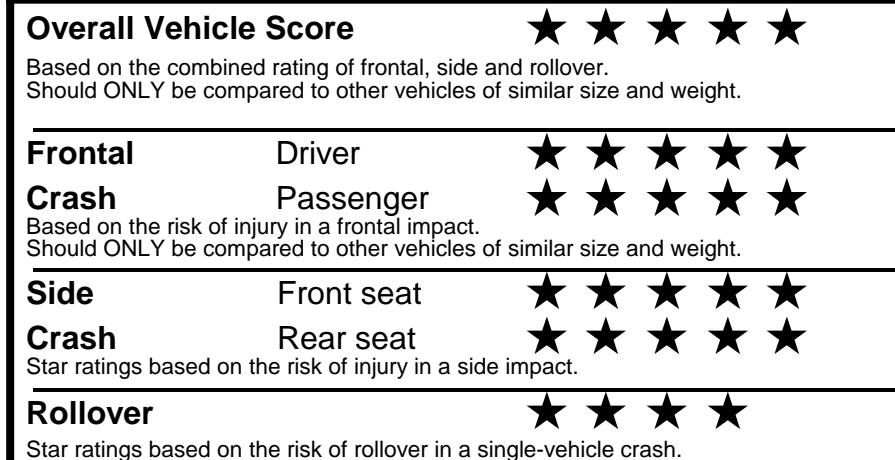

fueleconomy.gov

Calculate personalized estimates and compare vehicles

GOVERNMENT 5-STAR SAFETY RATINGS

PARTS CONTENT INFORMATION

FOR VEHICLES IN THIS CAR LINE U.S./CANADIAN PARTS CONTENT: 55 %

MAJOR SOURCES OF FOREIGN PARTS: KOREA: 30%