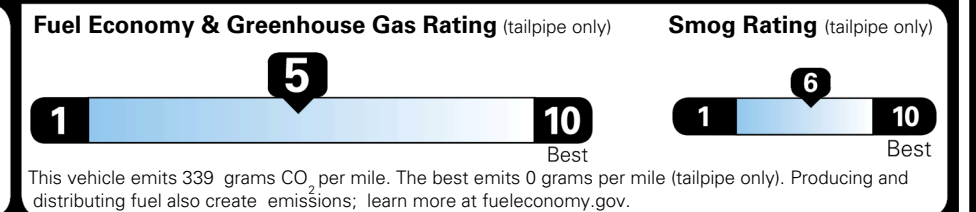

### EPA DOT Fuel Economy and Environment

Gasoline Vehicle

**You spend \$1,000 more in fuel costs over 5 years** compared to the average new vehicle.

**Annual fuel cost \$1,900**

Actual results will vary for many reasons, including driving conditions and how you drive and maintain your vehicle. The average new vehicle gets 29 MPG and costs \$8,500 to fuel over 5 years. Cost estimates are based on 15,000 miles per year at \$ 3.30 per gallon. MPGe is miles per gasoline gallon equivalent. Vehicle emissions are a significant cause of climate change and smog.