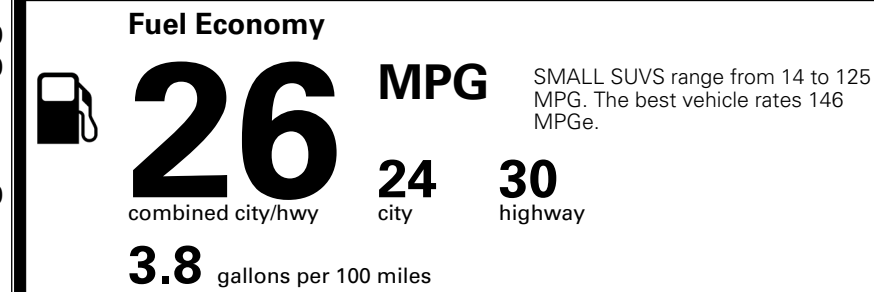

WARRANTY
 10 Year/100,000 Mile Limited Powertrain Warranty
 5 Year/60,000 Mile Limited Basic Warranty
 5 Year/60,000 Mile Roadside Assistance

MANUFACTURER'S SUGGESTED RETAIL PRICE ►

ADDITIONAL INSTALLED EQUIPMENT:
 (In addition to or in place of standard features)
 Glacial White Pearl Paint \$495.00
 X-Line Premium Package \$1,500.00
 - Panoramic Sunroof w/ Power Sunshade
 - Smart Power Liftgate
 - LED Interior Lighting
 Carpeted Floor Mats \$200.00

MSRP INCLUDING OPTIONS \$ 35,285.00

INLAND FREIGHT AND HANDLING \$ 1,495.00

TOTAL MANUFACTURER'S SUGGESTED RETAIL PRICE ► \$ 36,780.00

EPA DOT Fuel Economy and Environment

Gasoline Vehicle

You spend \$1,000 more in fuel costs over 5 years compared to the average new vehicle.