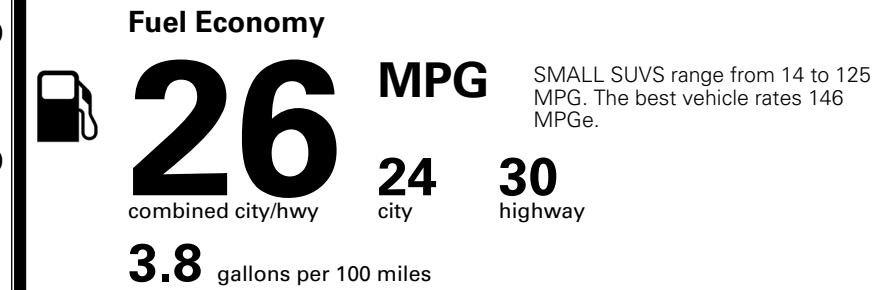

\$ 33,090.00

\$1,500.00

\$220.00

MSRP INCLUDING OPTIONS \$ 34,810.00

INLAND FREIGHT AND HANDLING \$ 1,495.00

TOTAL MANUFACTURER'S SUGGESTED RETAIL PRICE ▶ \$ 36,305.00

EPA DOT Fuel Economy and Environment

Gasoline Vehicle