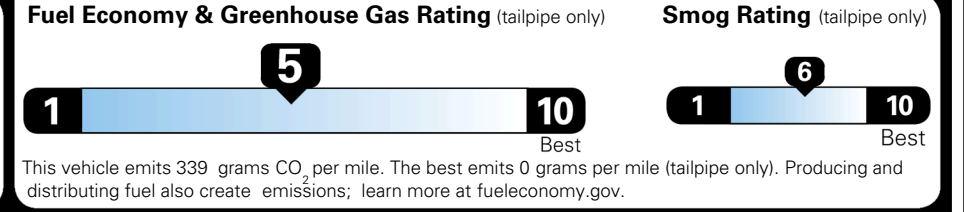

TOTAL ADDITIONAL WEIGHT: 6.6

EPA DOT Fuel Economy and Environment

Gasoline Vehicle

You spend \$1,000 more in fuel costs over 5 years compared to the average new vehicle.

Annual fuel cost \$1,900

Actual results will vary for many reasons, including driving conditions and how you drive and maintain your vehicle. The average new vehicle gets 29 MPG and costs \$8,500 to fuel over 5 years. Cost estimates are based on 15,000 miles per year at \$ 3.30 per gallon. MPGe is miles per gasoline gallon equivalent. Vehicle emissions are a significant cause of climate change and smog.