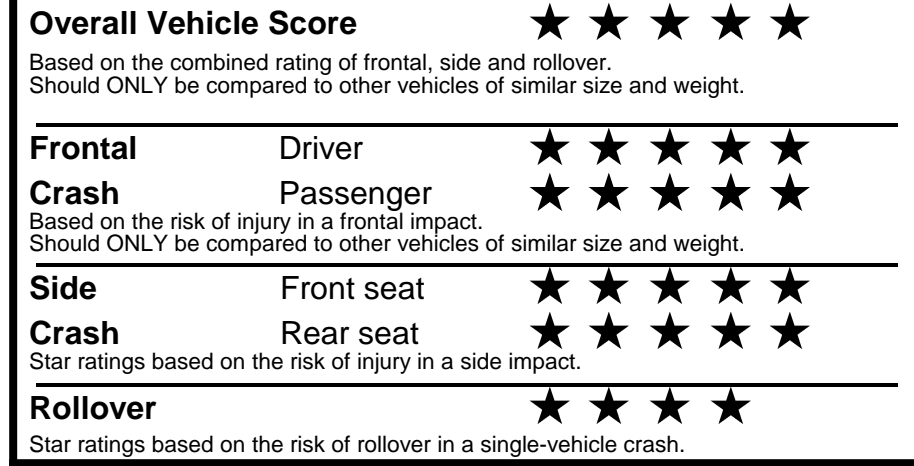

GOVERNMENT 5-STAR SAFETY RATINGS

PARTS CONTENT INFORMATION

FOR VEHICLES IN THIS CAR LINE U.S./CANADIAN PARTS CONTENT: 55 %

MAJOR SOURCES OF FOREIGN PARTS: KOREA: 30%

NOTE: PARTS CONTENT DOES NOT INCLUDE FINAL ASSEMBLY, DISTRIBUTION, OR OTHER NON-PARTS COSTS.

FOR THIS VEHICLE FINAL ASSEMBLY POINT: WEST POINT, GA, USA

COUNTRY OF ORIGIN ENGINE (MOTOR): USA

TRANSMISSION: USA

Star ratings range from 1 to 5 stars (★★★★★) with 5 being the highest. Source: National Highway Traffic Safety Administration (NHTSA). www.safercar.gov or 1-888-327-4236

Manufacturer's suggested retail price includes Manufacturer's recommended pre-delivery service. License and title fees, state and local taxes and other dealer installed options and accessories are not included in the manufacturer's suggested retail price.