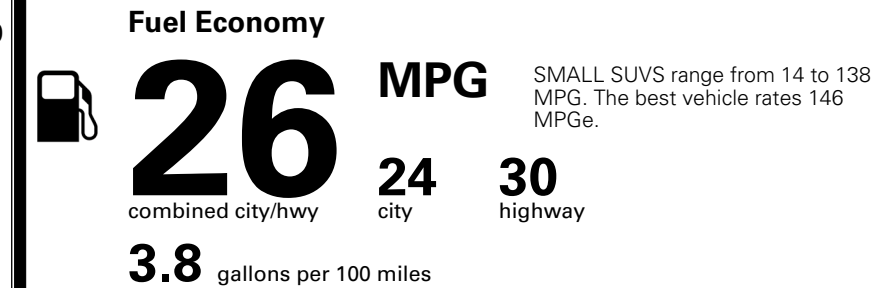

\$200.00

MSRP INCLUDING OPTIONS

\$ 33,290.00

INLAND FREIGHT AND HANDLING

\$ 1,495.00

TOTAL MANUFACTURER'S SUGGESTED RETAIL PRICE ▶

\$ 34,785.00

*Additional terms and conditions apply.
 **Kia Connect may be currently unavailable for some Model Year 2022 and newer vehicles sold or purchased in Massachusetts; please see owners.kia.com for more information.
 NOTE: When you purchase this vehicle, Kia America, Inc. collects personal information you provide to the dealership. For information on our collection and use of personal information and your rights, please see our Privacy Policy on www.kia.com.

TOTAL ADDITIONAL WEIGHT: 6.6

EPA DOT Fuel Economy and Environment

Gasoline Vehicle

You spend \$1,000 more in fuel costs over 5 years compared to the average new vehicle.

Annual fuel cost \$1,900

Actual results will vary for many reasons, including driving conditions and how you drive and maintain your vehicle. The average new vehicle gets 29 MPG and costs \$8,500 to fuel over 5 years. Cost estimates are based on 15,000 miles per year at \$ 3.30 per gallon. MPGe is miles per gasoline gallon equivalent. Vehicle emissions are a significant cause of climate change and smog.