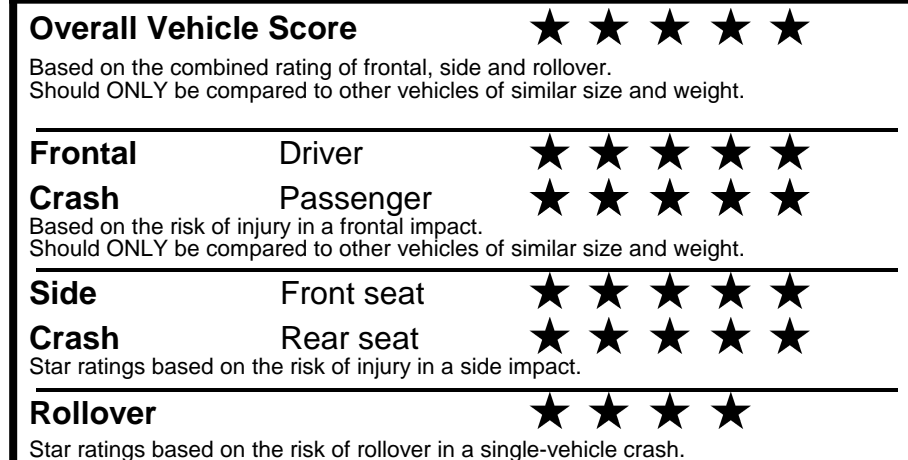

fueleconomy.gov

Calculate personalized estimates and compare vehicles

GOVERNMENT 5-STAR SAFETY RATINGS

Star ratings range from 1 to 5 stars (★★★★★) with 5 being the highest. Source: National Highway Traffic Safety Administration (NHTSA). www.safercar.gov or 1-888-327-4236