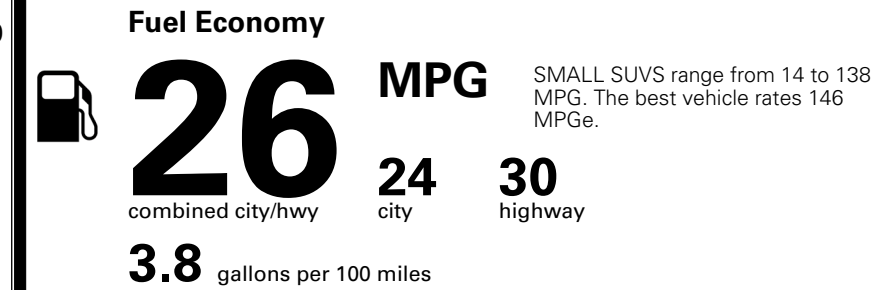

\$200.00

MSRP INCLUDING OPTIONS

\$ 33,290.00

INLAND FREIGHT AND HANDLING

\$ 1,495.00

TOTAL MANUFACTURER'S SUGGESTED RETAIL PRICE ▶

\$ 34,785.00

*Additional terms and conditions apply.
 **Kia Connect may be currently unavailable for some Model Year 2022 and newer vehicles sold or purchased in Massachusetts; please see owners.kia.com for more information.
 NOTE: When you purchase this vehicle, Kia America, Inc. collects personal information you provide to the dealership. For information on our collection and use of personal information and your rights, please see our Privacy Policy on www.kia.com.

TOTAL ADDITIONAL WEIGHT: 6.6

EPA DOT Fuel Economy and Environment

Gasoline Vehicle

You spend **\$1,000** more in fuel costs over 5 years compared to the average new vehicle.

Annual fuel cost **\$1,900**

Actual results will vary for many reasons, including driving conditions and how you drive and maintain your vehicle. The average new vehicle gets 29 MPG and costs \$8,500 to fuel over 5 years. Cost estimates are based on 15,000 miles per year at \$ 3.30 per gallon. MPGe is miles per gasoline gallon equivalent. Vehicle emissions are a significant cause of climate change and smog.