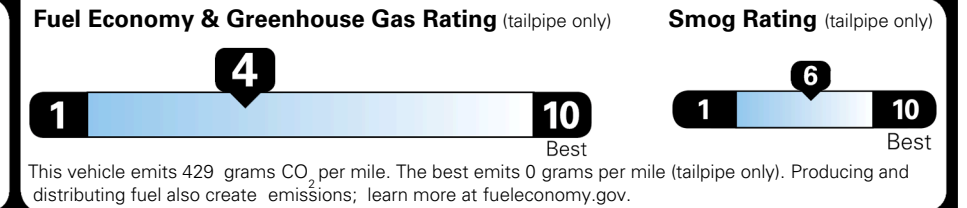

Actual results will vary for many reasons, including driving conditions and how you drive and maintain your vehicle. The average new vehicle gets 29 MPG and costs $8,000 to fuel over 5 years. Cost estimates are based on 15,000 miles per year at $ 3.10 per gallon. MPGe is miles per gasoline gallon equivalent. Vehicle emissions are a significant cause of climate change and smog.

fueleconomy.gov

Calculate personalized estimates and compare vehicles

GOVERNMENT 5-STAR SAFETY RATINGS

Overall Vehicle Score Not Rated

Based on the combined rating of frontal, side and rollover. Should ONLY be compared to other vehicles of similar size and weight.

Frontal Driver Not Rated

Crash Passenger Not Rated

Based on the risk of injury in a frontal impact. Should ONLY be compared to other vehicles of similar size and weight.

Side Front seat Not Rated

Crash Rear seat Not Rated

Star ratings based on the risk of injury in a side impact.

Rollover Not Rated

Star ratings based on the risk of rollover in a single-vehicle crash.

Star ratings range from 1 to 5 stars (★★★★★) with 5 being the highest.

Source: National Highway Traffic Safety Administration (NHTSA).

www.safercar.gov or 1-888-327-4236

Manufacturer's suggested retail price includes Manufacturer's recommended pre-delivery service. License and title fees, state and local taxes and other dealer installed options and accessories are not included in the manufacturer's suggested retail price.

PARTS CONTENT INFORMATION

FOR VEHICLES IN THIS CAR LINE U.S./CANADIAN PARTS CONTENT: 50 %

MAJOR SOURCES OF FOREIGN PARTS: KOREA: 35%

NOTE: PARTS CONTENT DOES NOT INCLUDE FINAL ASSEMBLY, DISTRIBUTION, OR OTHER NON-PARTS COSTS.

FOR THIS VEHICLE FINAL ASSEMBLY POINT: WEST POINT, GA, USA

COUNTRY OF ORIGIN

ENGINE (MOTOR): KOREA

TRANSMISSION: USA