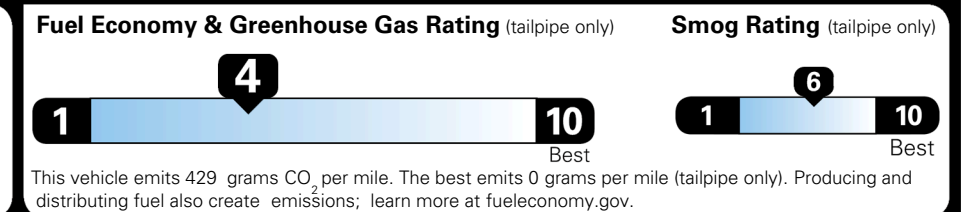

Actual results will vary for many reasons, including driving conditions and how you drive and maintain your vehicle. The average new vehicle gets 29 MPG and costs $8,000 to fuel over 5 years. Cost estimates are based on 15,000 miles per year at $ 3.10 per gallon. MPGe is miles per gasoline gallon equivalent. Vehicle emissions are a significant cause of climate change and smog.

fueleconomy.gov

Calculate personalized estimates and compare vehicles

GOVERNMENT 5-STAR SAFETY RATINGS

Overall Vehicle Score	Not Rated	
Based on the combined rating of frontal, side and rollover. Should ONLY be compared to other vehicles of similar size and weight.		
Frontal Crash	Driver	Not Rated
	Passenger	Not Rated
Based on the risk of injury in a frontal impact. Should ONLY be compared to other vehicles of similar size and weight.		
Side Crash	Front seat	Not Rated
	Rear seat	Not Rated
Star ratings based on the risk of injury in a side impact.		
Rollover	Not Rated	
Star ratings based on the risk of rollover in a single-vehicle crash.		

Star ratings range from 1 to 5 stars (★★★★★) with 5 being the highest.
Source: National Highway Traffic Safety Administration (NHTSA).
www.safercar.gov or 1-888-327-4236

Manufacturer's suggested retail price includes Manufacturer's recommended pre-delivery service. License and title fees, state and local taxes and other dealer installed options and accessories are not included in the manufacturer's suggested retail price.

PARTS CONTENT INFORMATION

FOR VEHICLES IN THIS CAR LINE U.S./CANADIAN PARTS CONTENT: 50 %

MAJOR SOURCES OF FOREIGN PARTS: KOREA: 35%

NOTE: PARTS CONTENT DOES NOT INCLUDE FINAL ASSEMBLY, DISTRIBUTION, OR OTHER NON-PARTS COSTS.

FOR THIS VEHICLE FINAL ASSEMBLY POINT: WEST POINT, GA, USA

COUNTRY OF ORIGIN ENGINE (MOTOR): KOREA

TRANSMISSION: USA