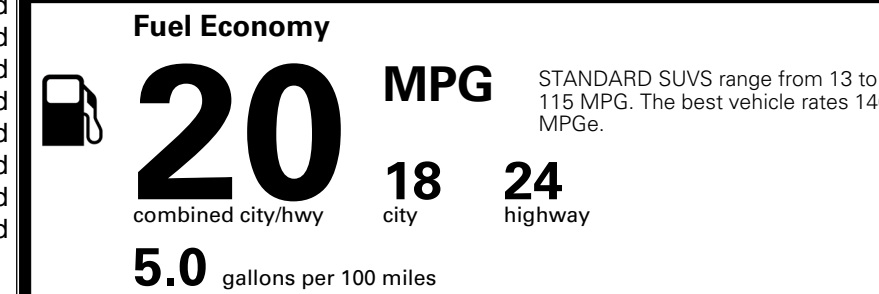

WARRANTY

10 Year/100,000 Mile Limited Powertrain Warranty
5 Year/60,000 Mile Limited Basic Warranty
5 Year/60,000 Mile Roadside Assistance

*Additional terms and conditions apply.

**Kia Connect may be currently unavailable for some Model Year 2022 and newer vehicles sold or purchased in Massachusetts; please see owners.kia.com for more information.

NOTE: When you purchase this vehicle, Kia America, Inc. collects personal information you provide to the dealership. For information on our collection and use of personal information and your rights, please see our Privacy Policy on www.kia.com.

MANUFACTURER'S SUGGESTED RETAIL PRICE ▶

$ 47,290.00

COMPARE X-LINE EX AWD FEATURES

Added to/in place of standard EX AWD features

- 21" Gloss Black Alloy Wheels
- LED Projector Fog Lights
- X-Line Exterior and Interior Styling
- Liftgate Lamp
- Black Exterior Emblems
- 2nd Row Captain's Chairs (2 Seats)
- Self-Leveling Rear Suspension

Included
Included
Included
Included
Included
Included
Included

ADDITIONAL INSTALLED EQUIPMENT: (In addition to or in place of standard features)

Ebony Black Paint
Carpeted Floor Mats

$495.00
$250.00

MSRP INCLUDING OPTIONS

$ 48,035.00

INLAND FREIGHT AND HANDLING

$ 1,545.00

TOTAL MANUFACTURER'S SUGGESTED RETAIL PRICE ▶

$ 49,580.00

TOTAL ADDITIONAL WEIGHT: 7.2

EPA DOT Fuel Economy and Environment

Gasoline Vehicle

You spend $3,500 more in fuel costs over 5 years compared to the average new vehicle.

Annual fuel cost $2,300