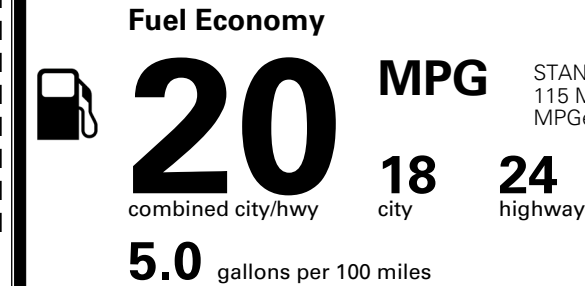

MSRP INCLUDING OPTIONS

\$ 48,035.00

INLAND FREIGHT AND HANDLING

\$ 1,545.00

TOTAL MANUFACTURER'S SUGGESTED RETAIL PRICE ▶

\$ 49,580.00

TOTAL ADDITIONAL WEIGHT: 7.2

EPA DOT Fuel Economy and Environment

Gasoline Vehicle

STANDARD SUVS range from 13 to 115 MPG. The best vehicle rates 146 MPGe.

You spend
\$3,500
 more in fuel costs
 over 5 years
 compared to the
 average new vehicle.

Annual fuel cost
\$2,300