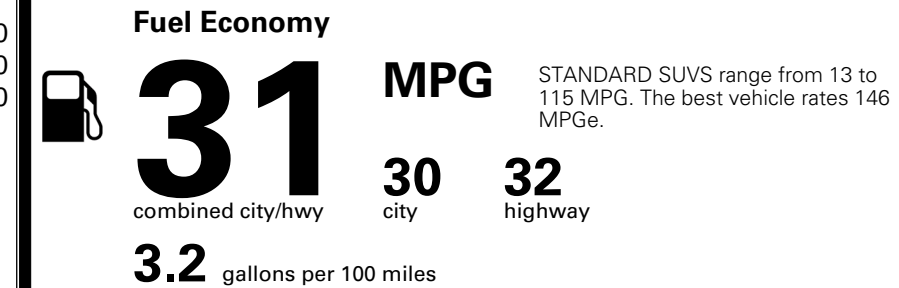

EXTERIOR
18" Alloy Wheels
Power Sunroof
Smart Power Liftgate
LED Projector Headlights & Tail Lights
Power Folding Heated Outside Mirrors w/ Turn Signals
Roof Rails, Rear Spoiler, and Rear Privacy Glass
Compact Spare Tire

WARRANTY
10 Year/100,000 Mile Limited Powertrain Warranty
10 Year/100,000 Mile Limited Battery Warranty
5 Year/60,000 Mile Limited Basic Warranty
5 Year/60,000 Mile Roadside Assistance

*Additional terms and conditions apply.
**Kia Connect may be currently unavailable for some Model Year 2022 and newer vehicles sold or purchased in Massachusetts; please see owners.kia.com for more information.
NOTE: When you purchase this vehicle, Kia America, Inc. collects personal information you provide to the dealership. For information on our collection and use of personal information and your rights, please see our Privacy Policy on www.kia.com.

MANUFACTURER'S SUGGESTED RETAIL PRICE ▶

$ 48,490.00

ADDITIONAL INSTALLED EQUIPMENT:
(In addition to or in place of standard features)
Black Jade Green Paint $495.00
Butter Brown Interior Color Package $295.00
Carpeted Floor Mats $250.00

MSRP INCLUDING OPTIONS

$ 49,530.00

INLAND FREIGHT AND HANDLING

$ 1,545.00

TOTAL MANUFACTURER'S SUGGESTED RETAIL PRICE ▶

$ 51,075.00

TOTAL ADDITIONAL WEIGHT: 7.3

EPA DOT Fuel Economy and Environment

Gasoline Vehicle

You save $500
in fuel costs over 5 years compared to the average new vehicle.

Annual fuel cost $1,500