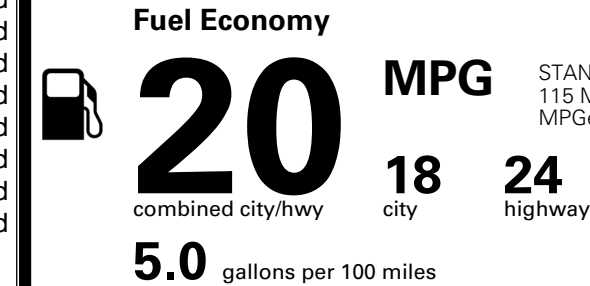

\$ 52,040.00

INLAND FREIGHT AND HANDLING

\$ 1,545.00

TOTAL MANUFACTURER'S SUGGESTED RETAIL PRICE ▶

\$ 53,585.00

TOTAL ADDITIONAL WEIGHT: 7.2

EPA DOT Fuel Economy and Environment

Gasoline Vehicle

STANDARD SUVS range from 13 to 115 MPG. The best vehicle rates 146 MPGe.

You spend
\$3,500
 more in fuel costs
 over 5 years
 compared to the
 average new vehicle.

Annual fuel cost
\$2,300

This vehicle emits 429 grams CO₂ per mile. The best emits 0 grams per mile (tailpipe only). Producing and distributing fuel also create emissions; learn more at fueleconomy.gov.