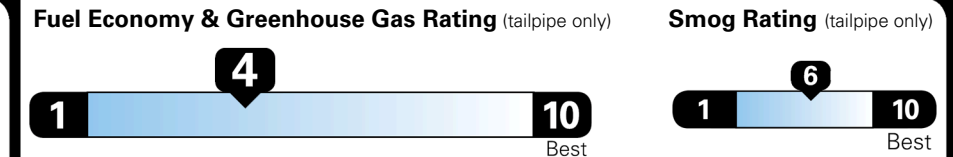

This vehicle emits 429 grams CO₂ per mile. The best emits 0 grams per mile (tailpipe only). Producing and distributing fuel also create emissions; learn more at fueleconomy.gov.

Actual results will vary for many reasons, including driving conditions and how you drive and maintain your vehicle. The average new vehicle gets 29 MPG and costs $8,000 to fuel over 5 years. Cost estimates are based on 15,000 miles per year at $ 3.10 per gallon. MPGe is miles per gasoline gallon equivalent. Vehicle emissions are a significant cause of climate change and smog.

fueleconomy.gov

Calculate personalized estimates and compare vehicles

GOVERNMENT 5-STAR SAFETY RATINGS

Overall Vehicle Score Not Rated

Based on the combined rating of frontal, side and rollover.
Should ONLY be compared to other vehicles of similar size and weight.

Frontal Driver Not Rated

Crash Passenger Not Rated

Based on the risk of injury in a frontal impact.
Should ONLY be compared to other vehicles of similar size and weight.

Side Front seat Not Rated

Crash Rear seat Not Rated

Star ratings based on the risk of injury in a side impact.

Rollover Not Rated

Star ratings based on the risk of rollover in a single-vehicle crash.

Star ratings range from 1 to 5 stars (★★★★★) with 5 being the highest.

Source: National Highway Traffic Safety Administration (NHTSA).

www.safercar.gov or 1-888-327-4236

Manufacturer's suggested retail price includes Manufacturer's recommended pre-delivery service. License and title fees, state and local taxes and other dealer installed options and accessories are not included in the manufacturer's suggested retail price.

PARTS CONTENT INFORMATION

FOR VEHICLES IN THIS CAR LINE U.S./CANADIAN PARTS CONTENT: 50 %

MAJOR SOURCES OF FOREIGN PARTS: KOREA: 35%

NOTE: PARTS CONTENT DOES NOT INCLUDE FINAL ASSEMBLY, DISTRIBUTION, OR OTHER NON-PARTS COSTS.

FOR THIS VEHICLE FINAL ASSEMBLY POINT: WEST POINT, GA, USA

COUNTRY OF ORIGIN

ENGINE (MOTOR): KOREA

TRANSMISSION: USA