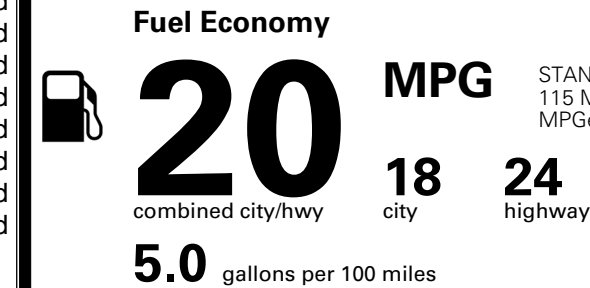

MSRP INCLUDING OPTIONS

\$ 52,535.00

INLAND FREIGHT AND HANDLING

\$ 1,545.00

TOTAL MANUFACTURER'S SUGGESTED RETAIL PRICE ▶

\$ 54,080.00

TOTAL ADDITIONAL WEIGHT: 7.2

*Additional terms and conditions apply.

EPA DOT Fuel Economy and Environment

Gasoline Vehicle

STANDARD SUVS range from 13 to 115 MPG. The best vehicle rates 146 MPGe.

You spend
\$3,500
 more in fuel costs
 over 5 years
 compared to the
 average new vehicle.

Annual fuel cost
\$2,300

Fuel Economy & Greenhouse Gas Rating (tailpipe only)

Smog Rating (tailpipe only)

This vehicle emits 429 grams CO₂ per mile. The best emits 0 grams per mile (tailpipe only). Producing and distributing fuel also create emissions; learn more at fueleconomy.gov.