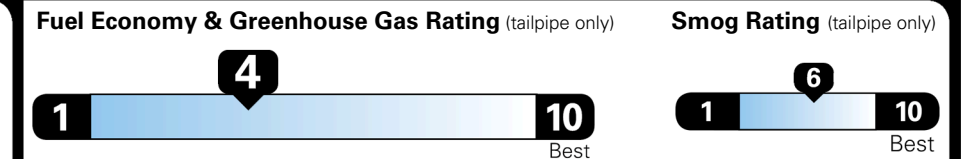

You spend
$3,500
more in fuel costs
over 5 years
compared to the
average new vehicle.

Annual fuel cost
$2,300