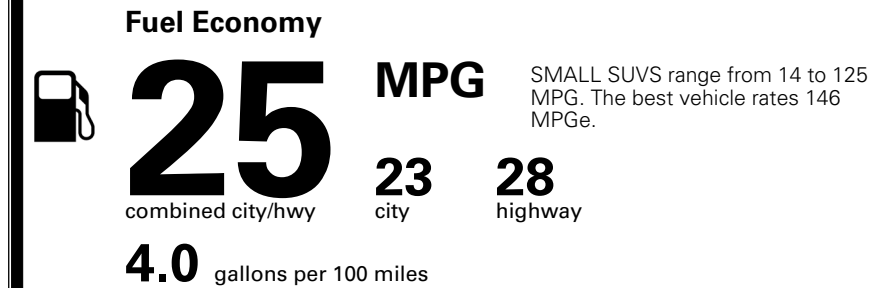

MSRP INCLUDING OPTIONS

\$ 38,050.00

INLAND FREIGHT AND HANDLING

\$ 1,495.00

TOTAL MANUFACTURER'S SUGGESTED RETAIL PRICE ▶

\$ 39,545.00

*Additional terms and conditions apply.
 **Kia Connect may be currently unavailable for some Model Year 2022 and newer vehicles sold or purchased in Massachusetts; please see owners.kia.com for more information.
 NOTE: When you purchase this vehicle, Kia America, Inc. collects personal information you provide to the dealership. For information on our collection and use of personal information and your rights, please see our Privacy Policy on www.kia.com.

TOTAL ADDITIONAL WEIGHT: 10.1

EPA DOT Fuel Economy and Environment

Gasoline Vehicle

You spend \$1,500 more in fuel costs over 5 years compared to the average new vehicle.

Annual fuel cost \$2,000

Actual results will vary for many reasons, including driving conditions and how you drive and maintain your vehicle. The average new vehicle gets 29 MPG and costs \$8,500 to fuel over 5 years. Cost estimates are based on 15,000 miles per year at \$ 3.30 per gallon. MPGe is miles per gasoline gallon equivalent. Vehicle emissions are a significant cause of climate change and smog.