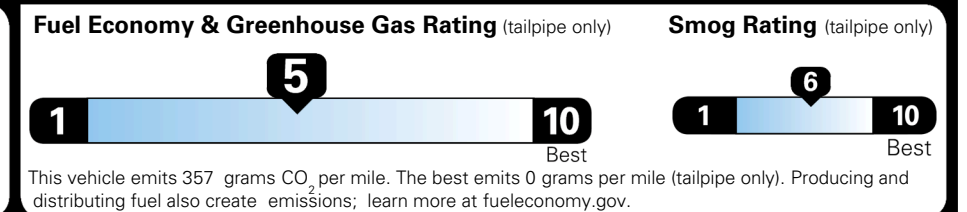

TOTAL ADDITIONAL WEIGHT: 10.1

EPA DOT Fuel Economy and Environment

Gasoline Vehicle

You spend \$1,500 more in fuel costs over 5 years compared to the average new vehicle.

Annual fuel cost \$2,000

Actual results will vary for many reasons, including driving conditions and how you drive and maintain your vehicle. The average new vehicle gets 29 MPG and costs \$8,500 to fuel over 5 years. Cost estimates are based on 15,000 miles per year at \$ 3.30 per gallon. MPGe is miles per gasoline gallon equivalent. Vehicle emissions are a significant cause of climate change and smog.