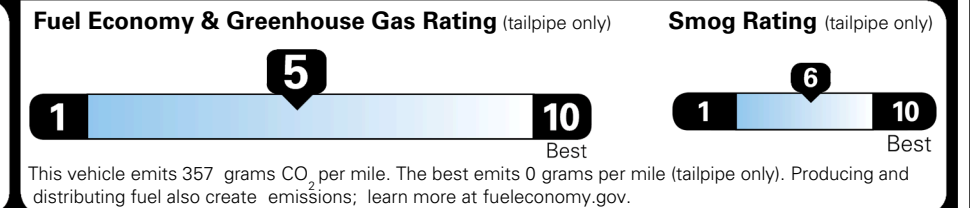

TOTAL ADDITIONAL WEIGHT: 10.1

EPA DOT Fuel Economy and Environment

Gasoline Vehicle

You spend
\$1,500
 more in fuel costs
 over 5 years
 compared to the
 average new vehicle.

Annual fuel cost
\$2,000

Actual results will vary for many reasons, including driving conditions and how you drive and maintain your vehicle. The average new vehicle gets 29 MPG and costs \$8,500 to fuel over 5 years. Cost estimates are based on 15,000 miles per year at \$ 3.30 per gallon. MPGe is miles per gasoline gallon equivalent. Vehicle emissions are a significant cause of climate change and smog.