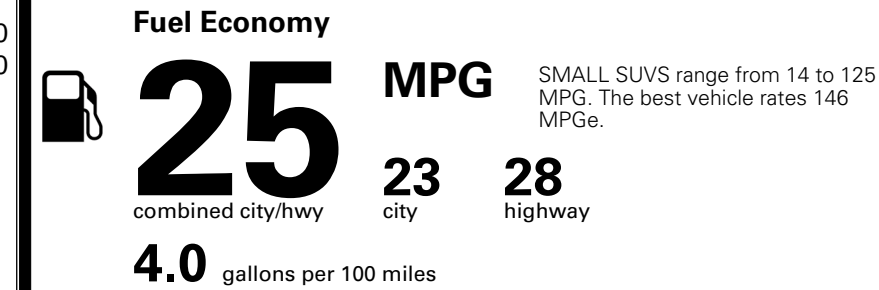

TOTAL ADDITIONAL WEIGHT: 10.1

EPA DOT Fuel Economy and Environment

Gasoline Vehicle

You spend
\$1,500
 more in fuel costs
 over 5 years
 compared to the
 average new vehicle.

Annual fuel cost
\$2,000

Actual results will vary for many reasons, including driving conditions and how you drive and maintain your vehicle. The average new vehicle gets 29 MPG and costs \$8,500 to fuel over 5 years. Cost estimates are based on 15,000 miles per year at \$ 3.30 per gallon. MPGe is miles per gasoline gallon equivalent. Vehicle emissions are a significant cause of climate change and smog.