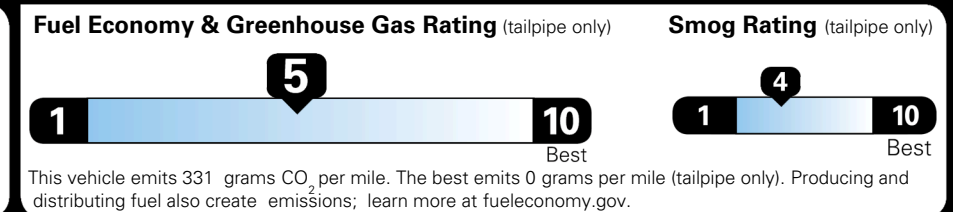

Actual results will vary for many reasons, including driving conditions and how you drive and maintain your vehicle. The average new vehicle gets 29 MPG and costs $8,500 to fuel over 5 years. Cost estimates are based on 15,000 miles per year at $ 3.30 per gallon. MPGe is miles per gasoline gallon equivalent. Vehicle emissions are a significant cause of climate change and smog.

fueleconomy.gov
Calculate personalized estimates and compare vehicles