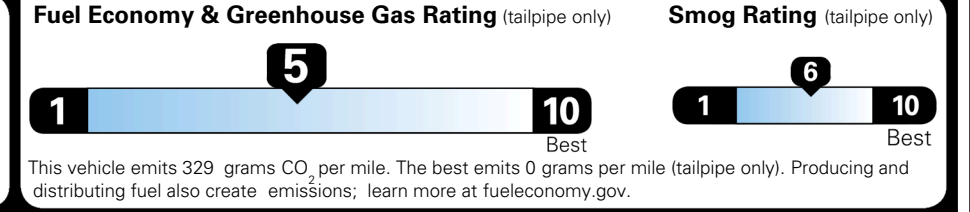

\$ 30,585.00

INLAND FREIGHT AND HANDLING

\$ 1,245.00

TOTAL MANUFACTURER'S SUGGESTED RETAIL PRICE ▶

\$ 31,830.00

TOTAL ADDITIONAL WEIGHT: 7.3

*Additional terms and conditions apply.
 **Kia Connect may be currently unavailable for some Model Year 2022 and newer vehicles sold or purchased in Massachusetts; please see owners.kia.com for more information.
 NOTE: When you purchase this vehicle, Kia America, Inc. collects personal information you provide to the dealership. For information on our collection and use of personal information and your rights, please see our Privacy Policy on www.kia.com.

EPA DOT Fuel Economy and Environment

Gasoline Vehicle

You spend \$750 more in fuel costs over 5 years compared to the average new vehicle.

Annual fuel cost \$1,850

Actual results will vary for many reasons, including driving conditions and how you drive and maintain your vehicle. The average new vehicle gets 29 MPG and costs \$8,500 to fuel over 5 years. Cost estimates are based on 15,000 miles per year at \$ 3.30 per gallon. MPGe is miles per gasoline gallon equivalent. Vehicle emissions are a significant cause of climate change and smog.