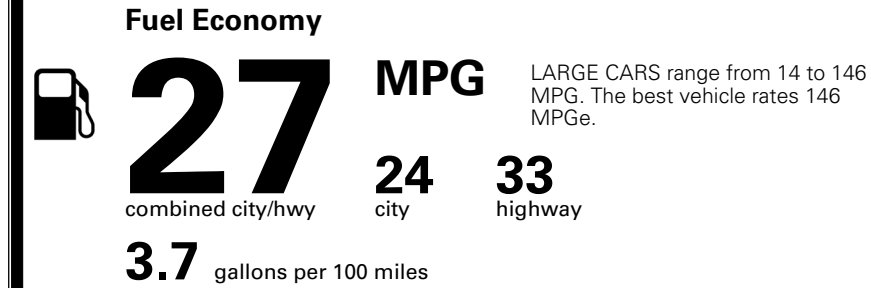

\$ 30,585.00

INLAND FREIGHT AND HANDLING

\$ 1,245.00

TOTAL MANUFACTURER'S SUGGESTED RETAIL PRICE ▶

\$ 31,830.00

TOTAL ADDITIONAL WEIGHT: 7.3

*Additional terms and conditions apply.
 **Kia Connect may be currently unavailable for some Model Year 2022 and newer vehicles sold or purchased in Massachusetts; please see owners.kia.com for more information.
 NOTE: When you purchase this vehicle, Kia America, Inc. collects personal information you provide to the dealership. For information on our collection and use of personal information and your rights, please see our Privacy Policy on www.kia.com.

EPA DOT Fuel Economy and Environment

Gasoline Vehicle

You spend \$750 more in fuel costs over 5 years compared to the average new vehicle.

Annual fuel cost \$1,850

Actual results will vary for many reasons, including driving conditions and how you drive and maintain your vehicle. The average new vehicle gets 29 MPG and costs \$8,500 to fuel over 5 years. Cost estimates are based on 15,000 miles per year at \$ 3.30 per gallon. MPGe is miles per gasoline gallon equivalent. Vehicle emissions are a significant cause of climate change and smog.