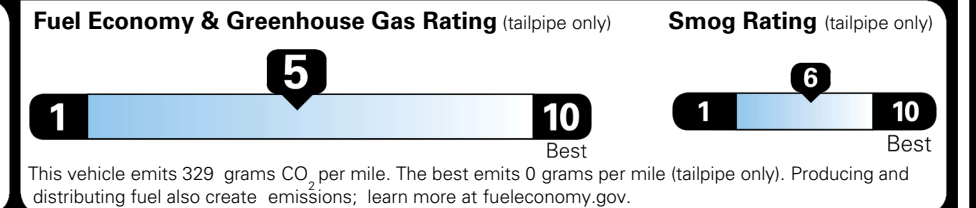

\$ 32,325.00

TOTAL ADDITIONAL WEIGHT: 7.3

EPA DOT Fuel Economy and Environment

Gasoline Vehicle

You spend \$750 more in fuel costs over 5 years compared to the average new vehicle.

Annual fuel cost \$1,850