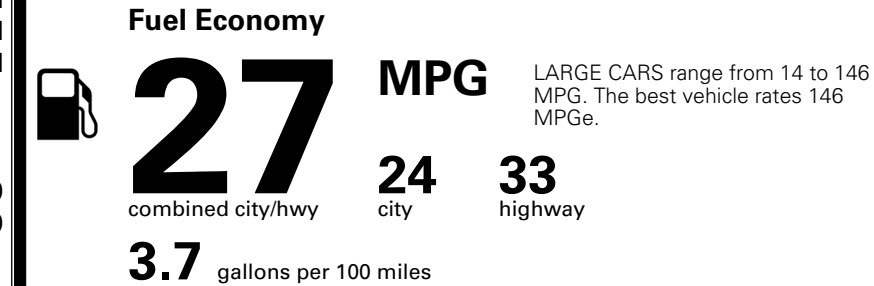

Included
 Included
 Included

\$295.00
 \$2,200.00

\$200.00

MSRP INCLUDING OPTIONS

\$ 32,785.00

INLAND FREIGHT AND HANDLING

\$ 1,245.00

TOTAL MANUFACTURER'S SUGGESTED RETAIL PRICE ▶

\$ 34,030.00

TOTAL ADDITIONAL WEIGHT: 7.3

EPA DOT Fuel Economy and Environment

Gasoline Vehicle

You spend \$750 more in fuel costs over 5 years compared to the average new vehicle.

Annual fuel cost \$1,850