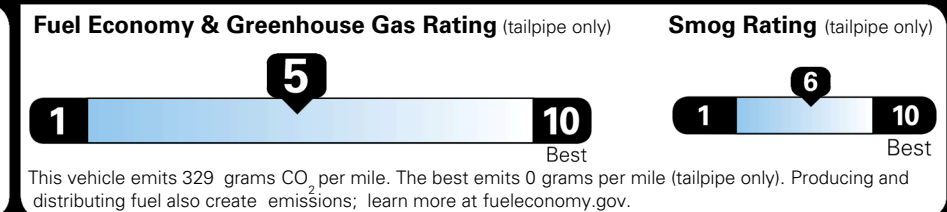

\$ 32,325.00

TOTAL ADDITIONAL WEIGHT: 7.3

EPA DOT Fuel Economy and Environment

Gasoline Vehicle

You spend
\$750
 more in fuel costs
 over 5 years
 compared to the
 average new vehicle.

Annual fuel cost
\$1,850