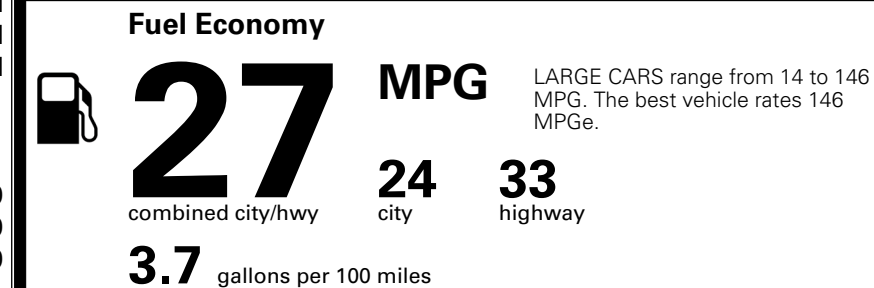

\$ 30,090.00

Included
 Included
 Included

\$495.00
 \$295.00
 \$200.00

MSRP INCLUDING OPTIONS

\$ 31,080.00

INLAND FREIGHT AND HANDLING

\$ 1,245.00

TOTAL MANUFACTURER'S SUGGESTED RETAIL PRICE ▶

\$ 32,325.00

TOTAL ADDITIONAL WEIGHT: 7.3

EPA DOT Fuel Economy and Environment

Gasoline Vehicle

You spend
\$750
 more in fuel costs
 over 5 years
 compared to the
 average new vehicle.

Annual fuel cost
\$1,850