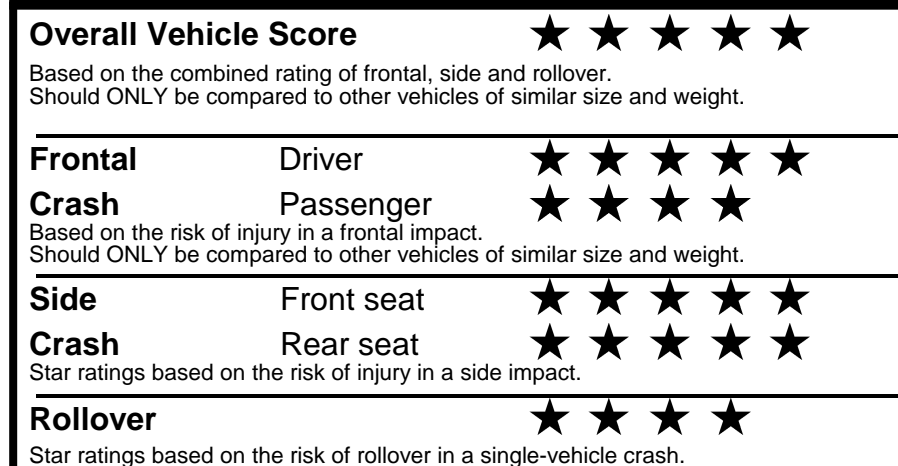

GOVERNMENT 5-STAR SAFETY RATINGS

Star ratings range from 1 to 5 stars (★★★★★) with 5 being the highest.
Source: National Highway Traffic Safety Administration (NHTSA).
www.safercar.gov or 1-888-327-4236

Manufacturer's suggested retail price includes Manufacturer's recommended pre-delivery service. License and title fees, state and local taxes and other dealer installed options and accessories are not included in the manufacturer's suggested retail price.

PARTS CONTENT INFORMATION

FOR VEHICLES IN THIS CAR LINE U.S./CANADIAN PARTS CONTENT: 0 %

MAJOR SOURCES OF FOREIGN PARTS: KOREA: 90%

NOTE: PARTS CONTENT DOES NOT INCLUDE FINAL ASSEMBLY, DISTRIBUTION, OR OTHER NON-PARTS COSTS.

FOR THIS VEHICLE FINAL ASSEMBLY POINT: HWASUNG, KOREA

COUNTRY OF ORIGIN
ENGINE (MOTOR): KOREA
TRANSMISSION: KOREA