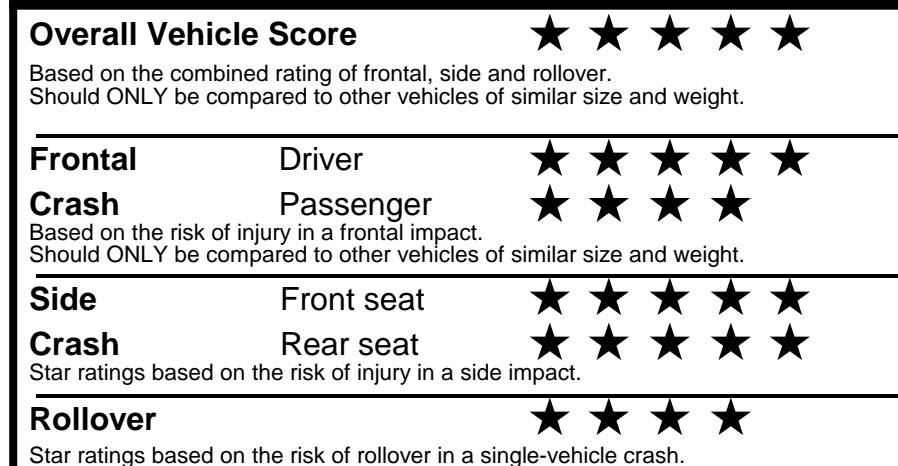

GOVERNMENT 5-STAR SAFETY RATINGS

Star ratings range from 1 to 5 stars (★★★★★) with 5 being the highest.
Source: National Highway Traffic Safety Administration (NHTSA).
www.safercar.gov or 1-888-327-4236

Manufacturer's suggested retail price includes Manufacturer's recommended pre-delivery service. License and title fees, state and local taxes and other dealer installed options and accessories are not included in the manufacturer's suggested retail price.

PARTS CONTENT INFORMATION

FOR VEHICLES IN THIS CAR LINE U.S./CANADIAN PARTS CONTENT: 0 %

MAJOR SOURCES OF FOREIGN PARTS: KOREA: 90%

NOTE: PARTS CONTENT DOES NOT INCLUDE FINAL ASSEMBLY, DISTRIBUTION, OR OTHER NON-PARTS COSTS.

FOR THIS VEHICLE FINAL ASSEMBLY POINT: HWASUNG, KOREA

COUNTRY OF ORIGIN ENGINE (MOTOR): KOREA
TRANSMISSION: KOREA