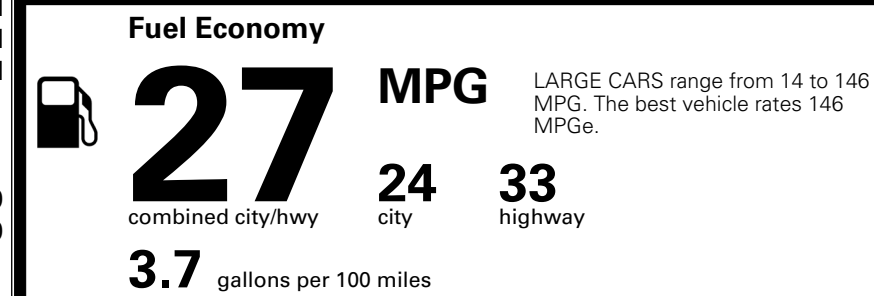

\$ 30,090.00

Included
 Included
 Included

\$495.00
 \$200.00

MSRP INCLUDING OPTIONS

\$ 30,785.00

INLAND FREIGHT AND HANDLING

\$ 1,245.00

TOTAL MANUFACTURER'S SUGGESTED RETAIL PRICE ▶

\$ 32,030.00

TOTAL ADDITIONAL WEIGHT: 7.3

EPA DOT Fuel Economy and Environment

Gasoline Vehicle

You spend \$750 more in fuel costs over 5 years compared to the average new vehicle.

Annual fuel cost \$1,850