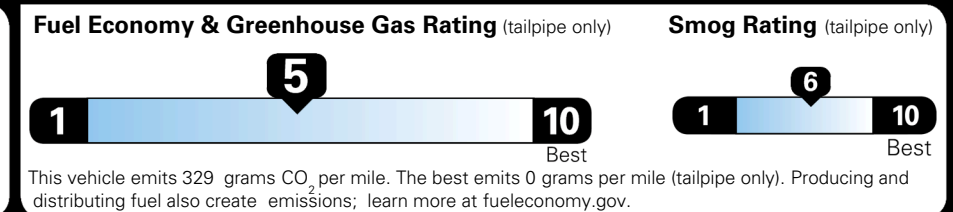

\$ 32,030.00

TOTAL ADDITIONAL WEIGHT: 7.3

EPA DOT Fuel Economy and Environment

Gasoline Vehicle

You spend \$750 more in fuel costs over 5 years compared to the average new vehicle.

Annual fuel cost \$1,850