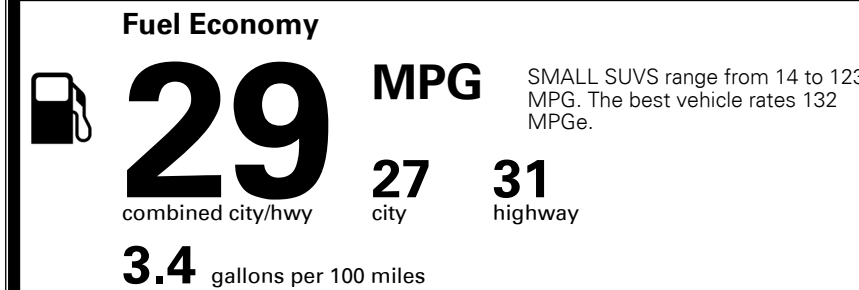

COMPARE EX AWD FEATURES
Added to/in place of standard S AWD features

- Machine Finished Alloy Wheels
- Power Sunroof with Sunshade
- SynTex Seating Material
- Power Driver's Seat w/ Power Lumbar
- Illuminated Sunvisor Mirrors
- Wireless Phone Charger
- 10.25" Touchscreen w/ Navigation
- Kia Connect (fka UVO) w/trial.* Where available**
- SIRIUSXM® w/Free 3-Mo. Subscription*

ADDITIONAL INSTALLED EQUIPMENT:
(In addition to or in place of standard features)

- Snow White Pearl Paint
- Gray Interior Color Package
- Cross Bars
- Carpeted Floor Mats
- Wheel Locks

$ 26,640.00

Included
Included
Included
Included
Included
Included
Included
Included
Included
Included

$345.00
Included
$360.00
$175.00
$65.00

MSRP INCLUDING OPTIONS

$ 27,585.00

INLAND FREIGHT AND HANDLING

$ 1,325.00

TOTAL MANUFACTURER'S SUGGESTED RETAIL PRICE ▶

$ 28,910.00

*Additional terms and conditions apply.
**Kia Connect may be currently unavailable for Model Year 2022 and newer vehicles sold or purchased in Massachusetts; please see owners.kia.com for updates on availability.
NOTE: When you purchase this vehicle, Kia America, Inc. collects personal information you provide to the dealership. For information on our collection and use of personal information and your rights, please see our Privacy Policy on www.kia.com.

TOTAL ADDITIONAL WEIGHT: 17.0

EPA DOT Fuel Economy and Environment

Gasoline Vehicle

You save $250
in fuel costs over 5 years compared to the average new vehicle.

Annual fuel cost $1,550