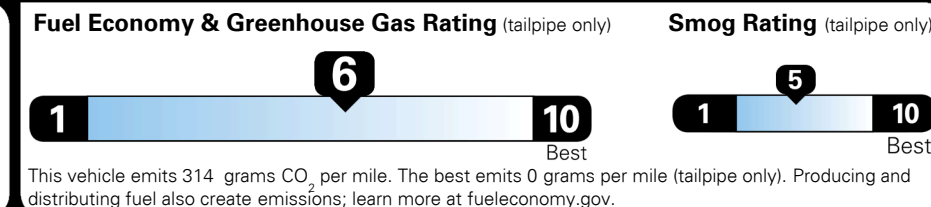

TOTAL ADDITIONAL WEIGHT: 17.0

EPA DOT Fuel Economy and Environment

Gasoline Vehicle

You save \$250
 in fuel costs over 5 years compared to the average new vehicle.

Annual fuel cost \$1,550

Actual results will vary for many reasons, including driving conditions and how you drive and maintain your vehicle. The average new vehicle gets 28 MPG and costs \$8,000 to fuel over 5 years. Cost estimates are based on 15,000 miles per year at \$ 2.95 per gallon. MPGe is miles per gasoline gallon equivalent. Vehicle emissions are a significant cause of climate change and smog.