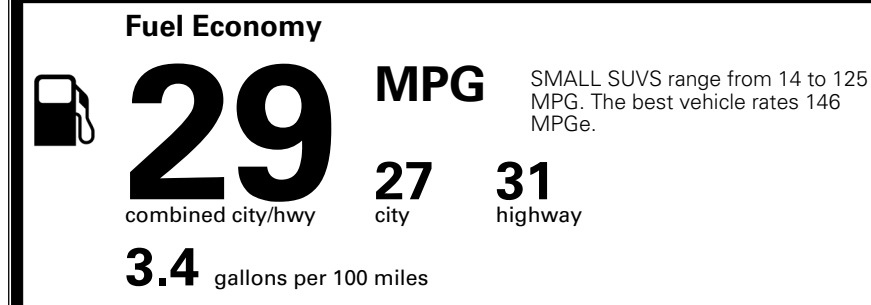

\$395.00
 \$800.00

\$200.00

\$ 31,580.00

EPA DOT Fuel Economy and Environment

Gasoline Vehicle

You save \$0
 in fuel costs over 5 years compared to the average new vehicle.

Annual fuel cost \$1,700

Actual results will vary for many reasons, including driving conditions and how you drive and maintain your vehicle. The average new vehicle gets 29 MPG and costs \$8,500 to fuel over 5 years. Cost estimates are based on 15,000 miles per year at \$ 3.30 per gallon. MPGe is miles per gasoline gallon equivalent. Vehicle emissions are a significant cause of climate change and smog.