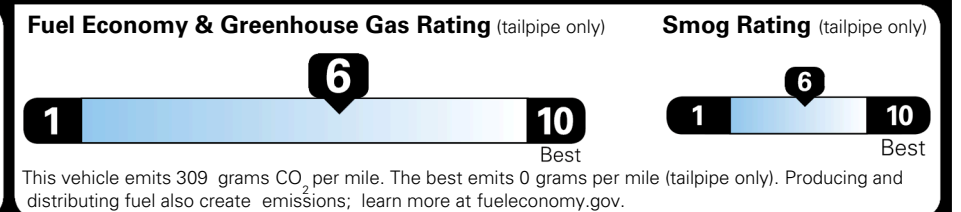

\$395.00
 \$800.00

\$200.00

\$ 31,580.00

EPA DOT Fuel Economy and Environment

Gasoline Vehicle

You save \$0
 in fuel costs over 5 years compared to the average new vehicle.

Annual fuel cost \$1,700

Actual results will vary for many reasons, including driving conditions and how you drive and maintain your vehicle. The average new vehicle gets 29 MPG and costs \$8,500 to fuel over 5 years. Cost estimates are based on 15,000 miles per year at \$ 3.30 per gallon. MPGe is miles per gasoline gallon equivalent. Vehicle emissions are a significant cause of climate change and smog.