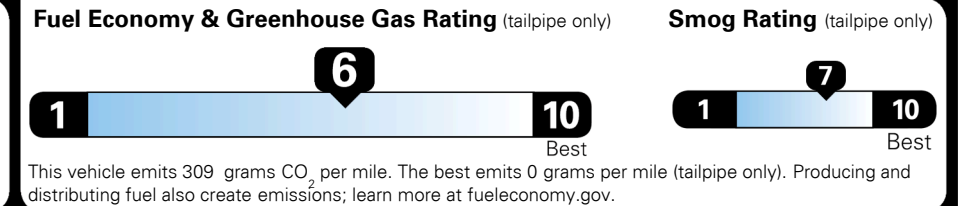

EPA DOT Fuel Economy and Environment

Gasoline Vehicle

Fuel Economy
29 MPG
combined city/hwy
3.4 gallons per 100 miles

SMALL SUVs range from 14 to 123 MPG. The best vehicle rates 140 MPGe.

27 MPG city
31 MPG highway

You save $500
in fuel costs over 5 years compared to the average new vehicle.

Annual fuel cost
$1,850