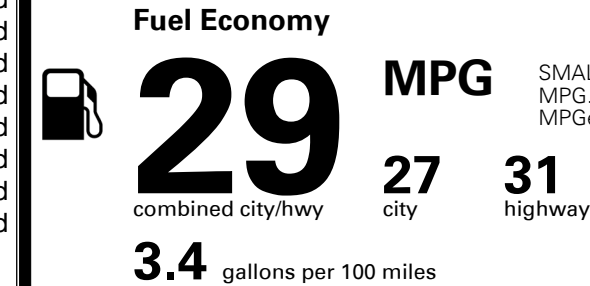

\$ 28,165.00

INLAND FREIGHT AND HANDLING

\$ 1,325.00

TOTAL MANUFACTURER'S SUGGESTED RETAIL PRICE ▶

\$ 29,490.00

TOTAL ADDITIONAL WEIGHT: 5.8

*Additional terms and conditions apply.
 **Kia Connect may be currently unavailable for Model Year 2022 and newer vehicles sold or purchased in Massachusetts; please see owners.kia.com for updates on availability.
 NOTE: When you purchase this vehicle, Kia America, Inc. collects personal information you provide to the dealership. For information on our collection and use of personal information and your rights, please see our Privacy Policy on www.kia.com.

EPA DOT Fuel Economy and Environment

Gasoline Vehicle

SMALL SUVs range from 14 to 123 MPG. The best vehicle rates 140 MPGe.

You save \$500
 in fuel costs over 5 years compared to the average new vehicle.