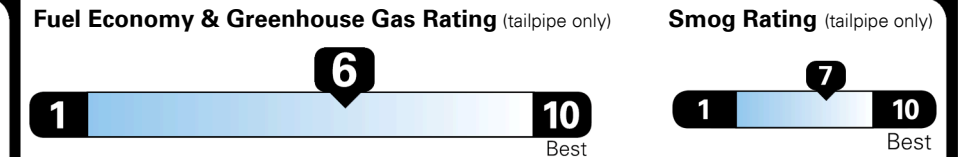

This vehicle emits 309 grams CO₂ per mile. The best emits 0 grams per mile (tailpipe only). Producing and distributing fuel also create emissions; learn more at fueleconomy.gov.

Actual results will vary for many reasons, including driving conditions and how you drive and maintain your vehicle. The average new vehicle gets 28 MPG and costs $9,750 to fuel over 5 years. Cost estimates are based on 15,000 miles per year at $ 3.60 per gallon. MPGe is miles per gasoline gallon equivalent. Vehicle emissions are a significant cause of climate change and smog.

fueleconomy.gov

Calculate personalized estimates and compare vehicles

GOVERNMENT 5-STAR SAFETY RATINGS

Overall Vehicle Score ★ ★ ★ ★ ★

Based on the combined rating of frontal, side and rollover. Should ONLY be compared to other vehicles of similar size and weight.

Frontal Driver ★ ★ ★ ★ ★

Crash Passenger ★ ★ ★ ★

Based on the risk of injury in a frontal impact. Should ONLY be compared to other vehicles of similar size and weight.

Side Front seat ★ ★ ★ ★ ★

Crash Rear seat ★ ★ ★ ★ ★

Star ratings based on the risk of injury in a side impact.

Rollover ★ ★ ★ ★

Star ratings based on the risk of rollover in a single-vehicle crash.

Star ratings range from 1 to 5 stars (★★★★★) with 5 being the highest.

Source: National Highway Traffic Safety Administration (NHTSA).

www.safercar.gov or 1-888-327-4236

Manufacturer's suggested retail price includes Manufacturer's recommended pre-delivery service. License and title fees, state and local taxes and other dealer installed options and accessories are not included in the manufacturer's suggested retail price.

PARTS CONTENT INFORMATION

FOR VEHICLES IN THIS CAR LINE U.S./CANADIAN PARTS CONTENT: 4 %

MAJOR SOURCES OF FOREIGN PARTS: KOREA: 85%

NOTE: PARTS CONTENT DOES NOT INCLUDE FINAL ASSEMBLY, DISTRIBUTION, OR OTHER NON-PARTS COSTS.

FOR THIS VEHICLE FINAL ASSEMBLY POINT: GWANGJU, KOREA

COUNTRY OF ORIGIN

ENGINE (MOTOR): KOREA

TRANSMISSION: KOREA