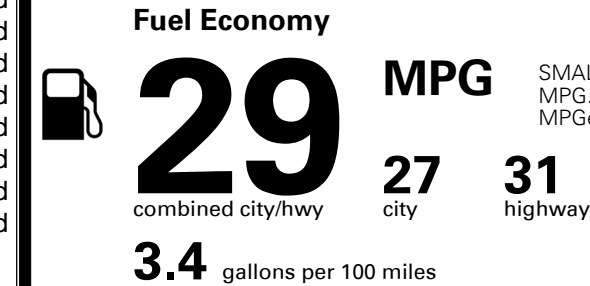

\$395.00
 Included
 \$175.00

MSRP INCLUDING OPTIONS

\$ 28,560.00

INLAND FREIGHT AND HANDLING

\$ 1,325.00

TOTAL MANUFACTURER'S SUGGESTED RETAIL PRICE ▶

\$ 29,885.00

TOTAL ADDITIONAL WEIGHT: 5.8

EPA DOT Fuel Economy and Environment

Gasoline Vehicle

SMALL SUVs range from 14 to 118 MPG. The best vehicle rates 140 MPGe.

You save \$500
 in fuel costs over 5 years compared to the average new vehicle.