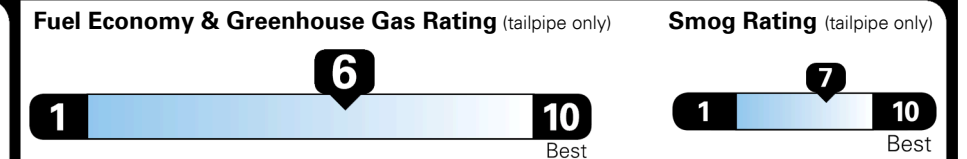

This vehicle emits 309 grams CO₂ per mile. The best emits 0 grams per mile (tailpipe only). Producing and distributing fuel also create emissions; learn more at fueleconomy.gov.

Actual results will vary for many reasons, including driving conditions and how you drive and maintain your vehicle. The average new vehicle gets 28 MPG and costs $9,750 to fuel over 5 years. Cost estimates are based on 15,000 miles per year at $ 3.60 per gallon. MPGe is miles per gasoline gallon equivalent. Vehicle emissions are a significant cause of climate change and smog.

fueleconomy.gov

Calculate personalized estimates and compare vehicles

GOVERNMENT 5-STAR SAFETY RATINGS

Overall Vehicle Score Not Rated

Based on the combined rating of frontal, side and rollover. Should ONLY be compared to other vehicles of similar size and weight.

Frontal Driver Not Rated

Crash Passenger Not Rated

Based on the risk of injury in a frontal impact. Should ONLY be compared to other vehicles of similar size and weight.

Side Front seat Not Rated

Crash Rear seat Not Rated

Star ratings based on the risk of injury in a side impact.

Rollover ★★★★★

Star ratings based on the risk of rollover in a single-vehicle crash.

Star ratings range from 1 to 5 stars (★★★★★) with 5 being the highest.

Source: National Highway Traffic Safety Administration (NHTSA).

www.safercar.gov or 1-888-327-4236

Manufacturer's suggested retail price includes Manufacturer's recommended pre-delivery service. License and title fees, state and local taxes and other dealer installed options and accessories are not included in the manufacturer's suggested retail price.

PARTS CONTENT INFORMATION

FOR VEHICLES IN THIS CAR LINE U.S./CANADIAN PARTS CONTENT: 4 %

MAJOR SOURCES OF FOREIGN PARTS: KOREA: 85%

NOTE: PARTS CONTENT DOES NOT INCLUDE FINAL ASSEMBLY, DISTRIBUTION, OR OTHER NON-PARTS COSTS.

FOR THIS VEHICLE FINAL ASSEMBLY POINT: GWANGJU, KOREA

COUNTRY OF ORIGIN

ENGINE: KOREA

TRANSMISSION: KOREA