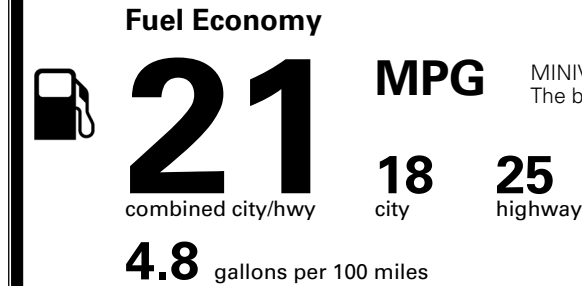

MSRP INCLUDING OPTIONS

\$ 40,290.00

INLAND FREIGHT AND HANDLING

\$ 1,545.00

TOTAL MANUFACTURER'S SUGGESTED RETAIL PRICE ▶

\$ 41,835.00

TOTAL ADDITIONAL WEIGHT: 16.4

*Additional terms and conditions apply.

EPA DOT Fuel Economy and Environment

Gasoline Vehicle

MINIVANS range from 20 to 83 MPG. The best vehicle rates 146 MPGe.

You spend \$3,250 more in fuel costs over 5 years compared to the average new vehicle.