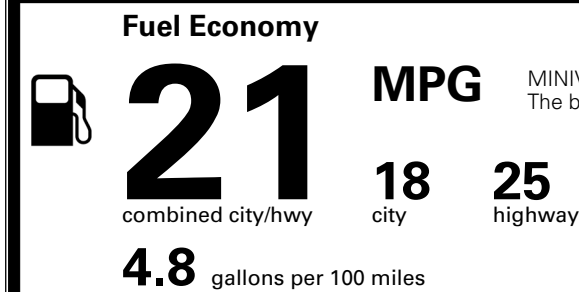

EPA DOT Fuel Economy and Environment

Gasoline Vehicle

MINIVANS range from 20 to 83 MPG. The best vehicle rates 146 MPGe.

You spend **$3,250** more in fuel costs over 5 years compared to the average new vehicle.

Annual fuel cost **$2,350**