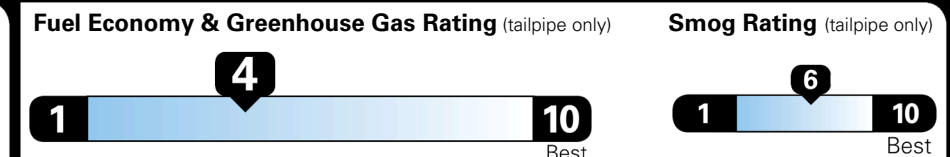

MSRP INCLUDING OPTIONS

\$ 42,085.00

INLAND FREIGHT AND HANDLING

\$ 1,545.00

TOTAL MANUFACTURER'S SUGGESTED RETAIL PRICE ▶

\$ 43,630.00

TOTAL ADDITIONAL WEIGHT:

EPA DOT Fuel Economy and Environment

Gasoline Vehicle

MINIVANS range from 20 to 83 MPG. The best vehicle rates 146 MPGe.

You spend **\$3,250** more in fuel costs over 5 years compared to the average new vehicle.

Annual fuel cost **\$2,350**