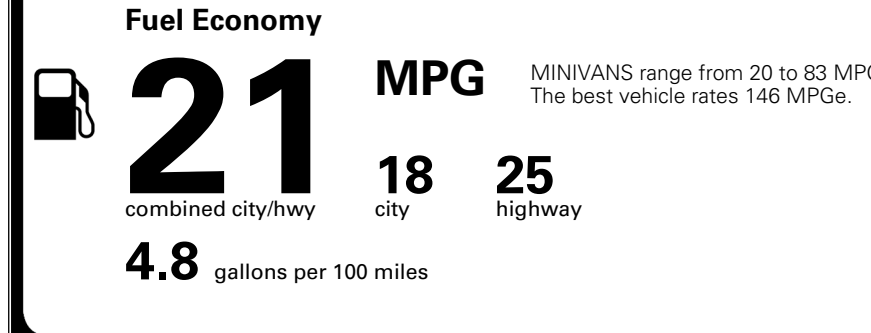

\$315.00

MSRP INCLUDING OPTIONS

\$ 41,905.00

INLAND FREIGHT AND HANDLING

\$ 1,545.00

TOTAL MANUFACTURER'S SUGGESTED RETAIL PRICE ▶

\$ 43,450.00

TOTAL ADDITIONAL WEIGHT: 10.1

EPA DOT Fuel Economy and Environment

Gasoline Vehicle

You spend
\$3,250
 more in fuel costs
 over 5 years
 compared to the
 average new vehicle.

Annual fuel cost
\$2,350

Actual results will vary for many reasons, including driving conditions and how you drive and maintain your vehicle. The average new vehicle gets 29 MPG and costs \$8,500 to fuel over 5 years. Cost estimates are based on 15,000 miles per year at \$ 3.30 per gallon. MPGe is miles per gasoline gallon equivalent. Vehicle emissions are a significant cause of climate change and smog.