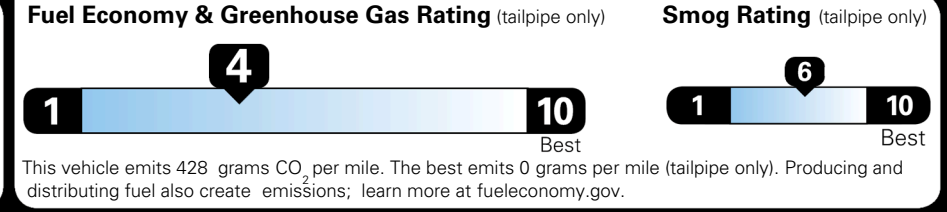

Actual results will vary for many reasons, including driving conditions and how you drive and maintain your vehicle. The average new vehicle gets 29 MPG and costs $8,500 to fuel over 5 years. Cost estimates are based on 15,000 miles per year at $ 3.30 per gallon. MPGe is miles per gasoline gallon equivalent. Vehicle emissions are a significant cause of climate change and smog.

fueleconomy.gov

Calculate personalized estimates and compare vehicles

GOVERNMENT 5-STAR SAFETY RATINGS

Overall Vehicle Score		Not Rated
Based on the combined rating of frontal, side and rollover. Should ONLY be compared to other vehicles of similar size and weight.		
Frontal	Driver	★★★★★
Crash	Passenger	★★★★
Based on the risk of injury in a frontal impact. Should ONLY be compared to other vehicles of similar size and weight.		
Side	Front seat	Not Rated
Crash	Rear seat	Not Rated
Star ratings based on the risk of injury in a side impact.		
Rollover		★★★★
Star ratings based on the risk of rollover in a single-vehicle crash.		

Star ratings range from 1 to 5 stars (★★★★★) with 5 being the highest.
Source: National Highway Traffic Safety Administration (NHTSA).
www.safercar.gov or 1-888-327-4236

Manufacturer's suggested retail price includes Manufacturer's recommended pre-delivery service. License and title fees, state and local taxes and other dealer installed options and accessories are not included in the manufacturer's suggested retail price.

PARTS CONTENT INFORMATION

FOR VEHICLES IN THIS CAR LINE U.S./CANADIAN PARTS CONTENT: 2 %

MAJOR SOURCES OF FOREIGN PARTS: KOREA: 95%

NOTE: PARTS CONTENT DOES NOT INCLUDE FINAL ASSEMBLY, DISTRIBUTION, OR OTHER NON-PARTS COSTS.

FOR THIS VEHICLE FINAL ASSEMBLY POINT: GWANGMYEONG, KOREA

COUNTRY OF ORIGIN
ENGINE (MOTOR): KOREA
TRANSMISSION: KOREA