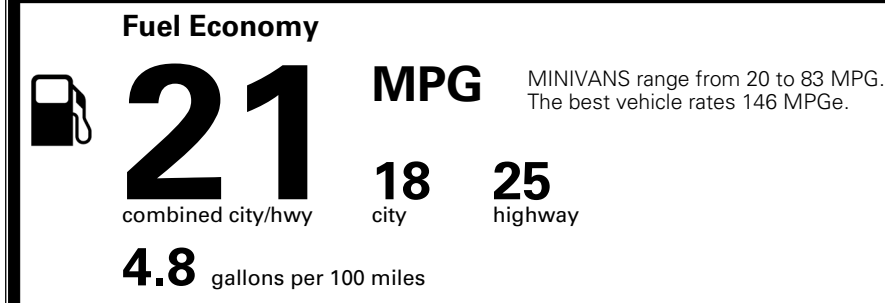

MSRP INCLUDING OPTIONS \$ 42,230.00

INLAND FREIGHT AND HANDLING \$ 1,545.00

TOTAL MANUFACTURER'S SUGGESTED RETAIL PRICE ▶ \$ 43,775.00

TOTAL ADDITIONAL WEIGHT: 16.8

EPA DOT Fuel Economy and Environment

Gasoline Vehicle