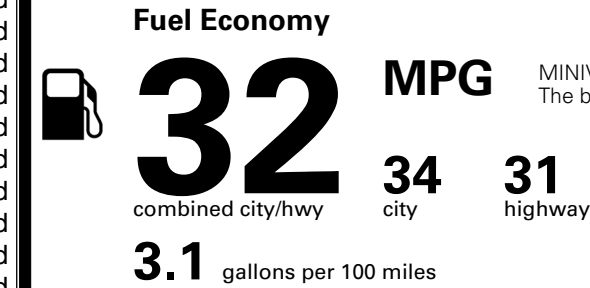

MSRP INCLUDING OPTIONS

\$ 44,085.00

INLAND FREIGHT AND HANDLING

\$ 1,545.00

TOTAL MANUFACTURER'S SUGGESTED RETAIL PRICE ▶

\$ 45,630.00

TOTAL ADDITIONAL WEIGHT:

EPA DOT Fuel Economy and Environment

Gasoline Vehicle

MINIVANS range from 20 to 83 MPG. The best vehicle rates 146 MPGe.

You save \$750
 in fuel costs over 5 years compared to the average new vehicle.

Annual fuel cost
\$1,550

This vehicle emits 275 grams CO₂ per mile. The best emits 0 grams per mile (tailpipe only). Producing and distributing fuel also create emissions; learn more at fueleconomy.gov.