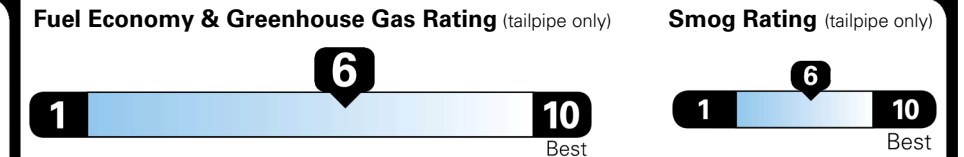

MSRP INCLUDING OPTIONS

\$ 44,085.00

INLAND FREIGHT AND HANDLING

\$ 1,545.00

TOTAL MANUFACTURER'S SUGGESTED RETAIL PRICE ▶

\$ 45,630.00

TOTAL ADDITIONAL WEIGHT:

EPA DOT Fuel Economy and Environment

Gasoline Vehicle

MINIVANS range from 20 to 83 MPG. The best vehicle rates 146 MPGe.

You save \$750
 in fuel costs over 5 years compared to the average new vehicle.

Annual fuel cost
\$1,550

This vehicle emits 275 grams CO₂ per mile. The best emits 0 grams per mile (tailpipe only). Producing and distributing fuel also create emissions; learn more at fueleconomy.gov.