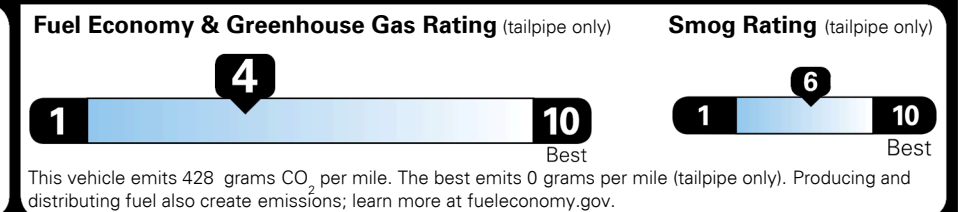

EPA DOT Fuel Economy and Environment

Gasoline Vehicle

You spend \$3,250 more in fuel costs over 5 years compared to the average new vehicle.

Annual fuel cost \$2,350

Actual results will vary for many reasons, including driving conditions and how you drive and maintain your vehicle. The average new vehicle gets 29 MPG and costs \$8,500 to fuel over 5 years. Cost estimates are based on 15,000 miles per year at \$ 3.30 per gallon. MPGe is miles per gasoline gallon equivalent. Vehicle emissions are a significant cause of climate change and smog.