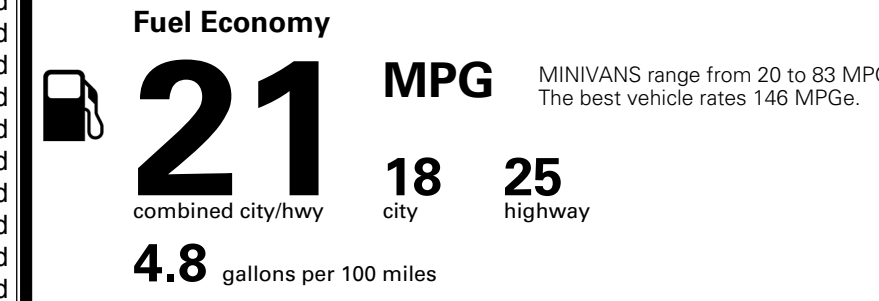

\$495.00
 \$315.00

MSRP INCLUDING OPTIONS

\$ 52,300.00

INLAND FREIGHT AND HANDLING

\$ 1,545.00

TOTAL MANUFACTURER'S SUGGESTED RETAIL PRICE ▶

\$ 53,845.00

TOTAL ADDITIONAL WEIGHT: 10.1

EPA DOT Fuel Economy and Environment

Gasoline Vehicle

You spend \$3,250 more in fuel costs over 5 years compared to the average new vehicle.

Annual fuel cost \$2,350

Actual results will vary for many reasons, including driving conditions and how you drive and maintain your vehicle. The average new vehicle gets 29 MPG and costs \$8,500 to fuel over 5 years. Cost estimates are based on 15,000 miles per year at \$ 3.30 per gallon. MPGe is miles per gasoline gallon equivalent. Vehicle emissions are a significant cause of climate change and smog.