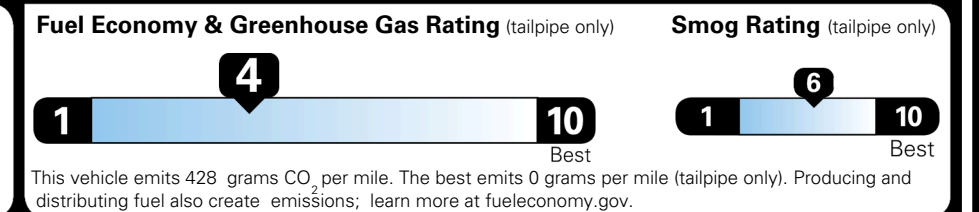

\$495.00
 \$315.00

MSRP INCLUDING OPTIONS

\$ 52,300.00

INLAND FREIGHT AND HANDLING

\$ 1,545.00

TOTAL MANUFACTURER'S SUGGESTED RETAIL PRICE ▶

\$ 53,845.00

TOTAL ADDITIONAL WEIGHT: 10.1

EPA DOT Fuel Economy and Environment

Gasoline Vehicle

You spend \$3,250 more in fuel costs over 5 years compared to the average new vehicle.

Annual fuel cost \$2,350

Actual results will vary for many reasons, including driving conditions and how you drive and maintain your vehicle. The average new vehicle gets 29 MPG and costs \$8,500 to fuel over 5 years. Cost estimates are based on 15,000 miles per year at \$ 3.30 per gallon. MPGe is miles per gasoline gallon equivalent. Vehicle emissions are a significant cause of climate change and smog.