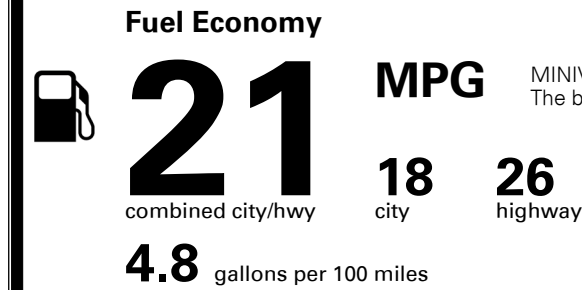

EPA DOT Fuel Economy and Environment

Gasoline Vehicle