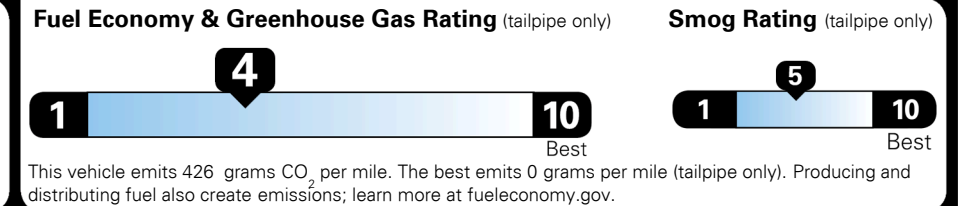

EPA DOT Fuel Economy and Environment

Gasoline Vehicle

You spend
\$3,000
 more in fuel costs
 over 5 years
 compared to the
 average new vehicle.

Annual fuel cost
\$2,500

Actual results will vary for many reasons, including driving conditions and how you drive and maintain your vehicle. The average new vehicle gets 28 MPG and costs \$9,500 to fuel over 5 years. Cost estimates are based on 15,000 miles per year at \$ 3.50 per gallon. MPGe is miles per gasoline gallon equivalent. Vehicle emissions are a significant cause of climate change and smog.