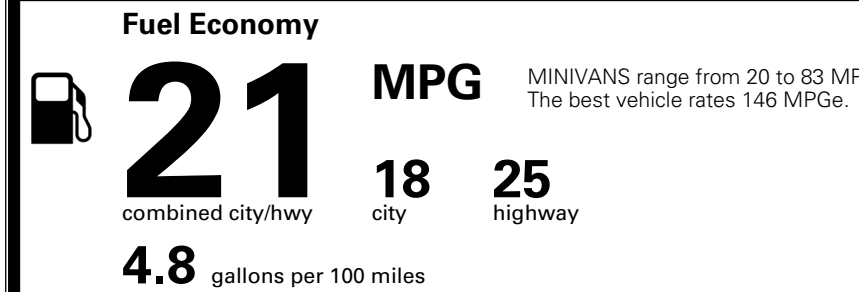

INLAND FREIGHT AND HANDLING \$ 1,545.00

TOTAL MANUFACTURER'S SUGGESTED RETAIL PRICE ▶ \$ 49,935.00

TOTAL ADDITIONAL WEIGHT: 16.4

EPA DOT Fuel Economy and Environment

Gasoline Vehicle

You spend \$3,250 more in fuel costs over 5 years compared to the average new vehicle.