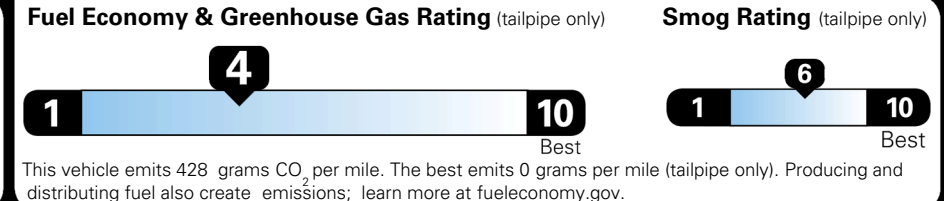

Actual results will vary for many reasons, including driving conditions and how you drive and maintain your vehicle. The average new vehicle gets 29 MPG and costs $8,500 to fuel over 5 years. Cost estimates are based on 15,000 miles per year at $ 3.30 per gallon. MPGe is miles per gasoline gallon equivalent. Vehicle emissions are a significant cause of climate change and smog.

fueleconomy.gov

Calculate personalized estimates and compare vehicles

GOVERNMENT 5-STAR SAFETY RATINGS

Overall Vehicle Score	Not Rated
Based on the combined rating of frontal, side and rollover. Should ONLY be compared to other vehicles of similar size and weight.	
Frontal	Driver ★ ★ ★ ★ ★
Crash	Passenger ★ ★ ★ ★
Based on the risk of injury in a frontal impact. Should ONLY be compared to other vehicles of similar size and weight.	
Side	Front seat Not Rated
Crash	Rear seat Not Rated
Star ratings based on the risk of injury in a side impact.	
Rollover	★ ★ ★ ★
Star ratings based on the risk of rollover in a single-vehicle crash.	

Star ratings range from 1 to 5 stars (★★★★★) with 5 being the highest. Source: National Highway Traffic Safety Administration (NHTSA). www.safercar.gov or 1-888-327-4236

Manufacturer's suggested retail price includes Manufacturer's recommended pre-delivery service. License and title fees, state and local taxes and other dealer installed options and accessories are not included in the manufacturer's suggested retail price.

PARTS CONTENT INFORMATION

FOR VEHICLES IN THIS CAR LINE U.S./CANADIAN PARTS CONTENT: 2 %

MAJOR SOURCES OF FOREIGN PARTS: KOREA: 95%

NOTE: PARTS CONTENT DOES NOT INCLUDE FINAL ASSEMBLY, DISTRIBUTION, OR OTHER NON-PARTS COSTS.

FOR THIS VEHICLE FINAL ASSEMBLY POINT: GWANGMYEONG, KOREA

COUNTRY OF ORIGIN ENGINE (MOTOR):

TRANSMISSION: KOREA

*Additional terms and conditions apply.
**Kia Connect may be currently unavailable for some Model Year 2022 and newer vehicles sold or purchased in Massachusetts; please see owners.kia.com for more information.
NOTE: When you purchase this vehicle, Kia America, Inc. collects personal information you provide to the dealership. For information on our collection and use of personal information and your rights, please see our Privacy Policy on www.kia.com.