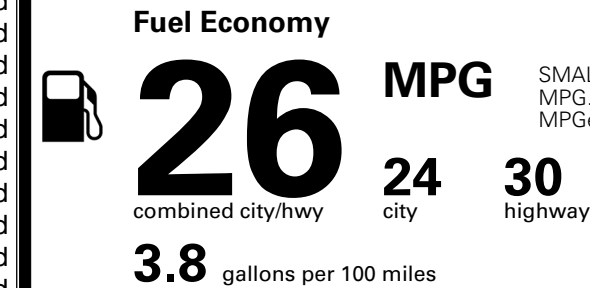

EPA DOT Fuel Economy and Environment

SMALL SUVs range from 14 to 125 MPG. The best vehicle rates 146 MPGe.

Gasoline Vehicle

You spend $1,000 more in fuel costs over 5 years compared to the average new vehicle.

Annual fuel cost $1,900