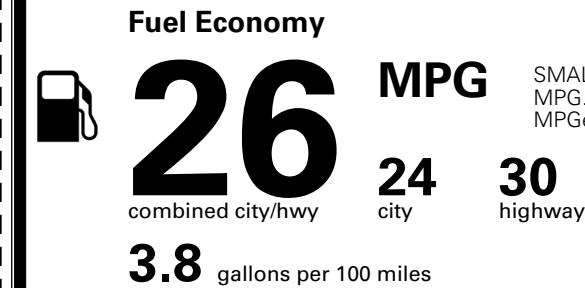

TOTAL ADDITIONAL WEIGHT: 7.9

*Additional terms and conditions apply.

**Kia Connect may be currently unavailable for some Model Year 2022 and newer vehicles sold or purchased in Massachusetts; please see owners.kia.com for more information.

EPA DOT Fuel Economy and Environment

SMALL SUVs range from 14 to 125 MPG. The best vehicle rates 146 MPGe.

Gasoline Vehicle

You spend **\$1,000** more in fuel costs over 5 years compared to the average new vehicle.