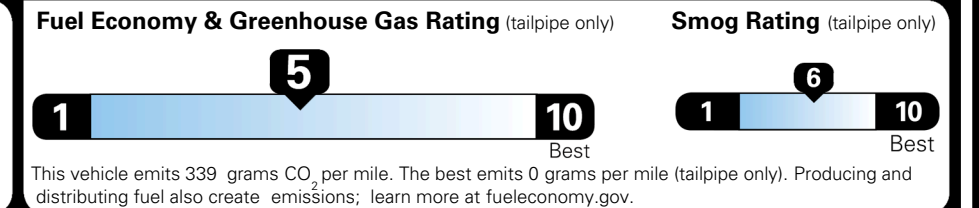

EPA DOT Fuel Economy and Environment

Gasoline Vehicle

You spend \$1,000 more in fuel costs over 5 years compared to the average new vehicle.

Annual fuel cost \$1,900

Actual results will vary for many reasons, including driving conditions and how you drive and maintain your vehicle. The average new vehicle gets 29 MPG and costs \$8,500 to fuel over 5 years. Cost estimates are based on 15,000 miles per year at \$ 3.30 per gallon. MPGe is miles per gasoline gallon equivalent. Vehicle emissions are a significant cause of climate change and smog.