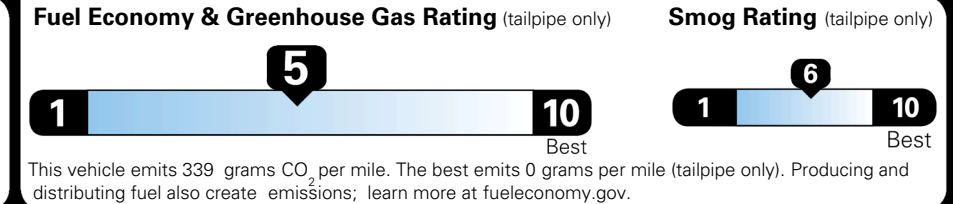

Actual results will vary for many reasons, including driving conditions and how you drive and maintain your vehicle. The average new vehicle gets 29 MPG and costs $8,500 to fuel over 5 years. Cost estimates are based on 15,000 miles per year at $ 3.30 per gallon. MPGe is miles per gasoline gallon equivalent. Vehicle emissions are a significant cause of climate change and smog.

fueleconomy.gov

Calculate personalized estimates and compare vehicles